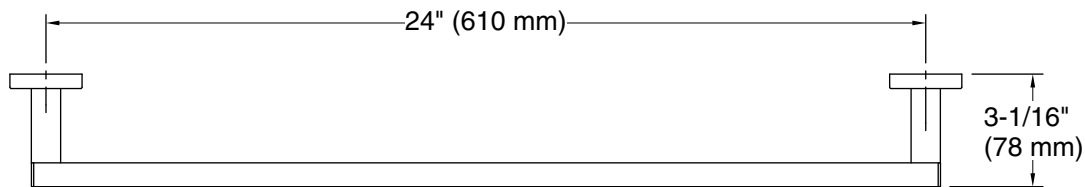

Features

- 24" (610 mm) bar
- Coordinates with other products in the Square collection

Material

- Premium metal construction for durability and reliability
- KOHLER finishes resist corrosion and tarnishing

Technical Information

All product dimensions are nominal.

Installation Type: Wall-mount

Material: Zinc, Stainless Steel

Notes

Install this product according to the installation instructions.

CAUTION: Risk of personal injury. Do not install these products in any area where they are likely to be used inadvertently as a grab bar or support bar. These products are not designed or intended for use as a grab bar or support bar.