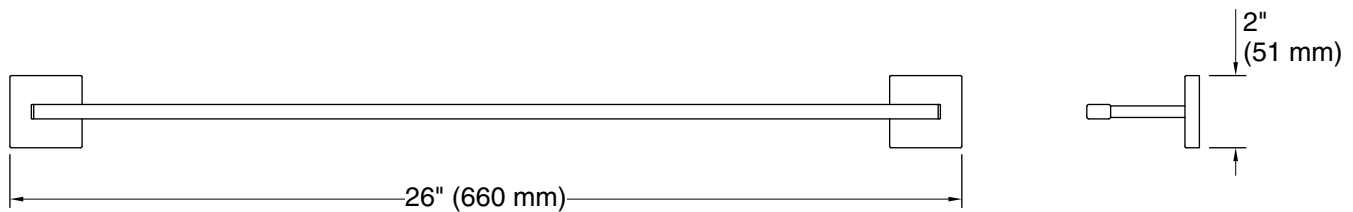

Features

- 24" (610 mm) bar
- Coordinates with other products in the Square collection

Material

- Premium metal construction for durability and reliability
- KOHLER finishes resist corrosion and tarnishing

Technical Information

All product dimensions are nominal.

Installation Type: Wall-mount

Material: Zinc, Stainless Steel

Notes

Install this product according to the installation instructions.

CAUTION: Risk of personal injury. Do not install these products in any area where they are likely to be used inadvertently as a grab bar or support bar. These products are not designed or intended for use as a grab bar or support bar.