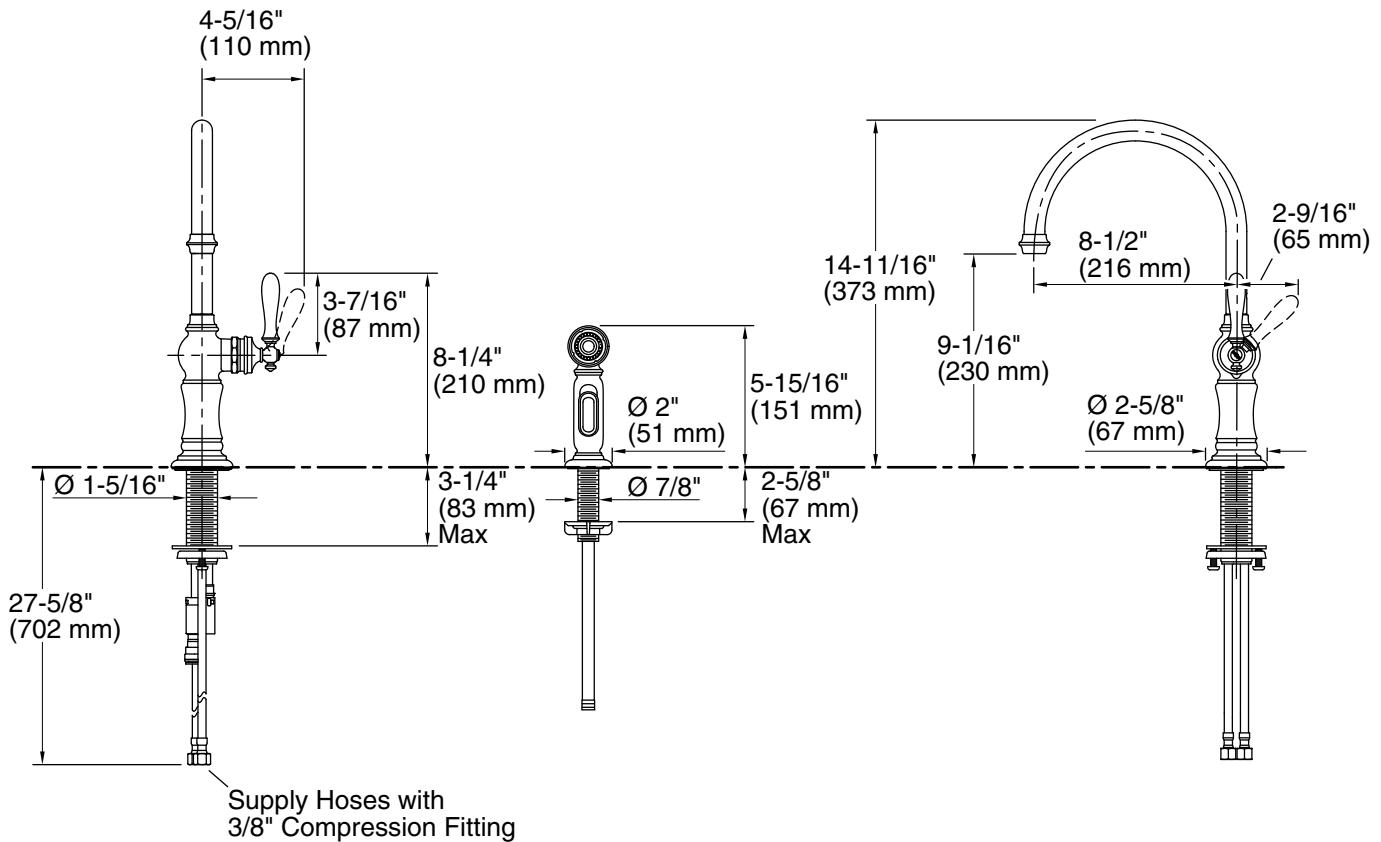

### Technical Information

All product dimensions are nominal.

Faucet flow rate: 1.5 gal/min (5.7 l/min)

### Spout:

Spout reach: 8-1/2" (216 mm)