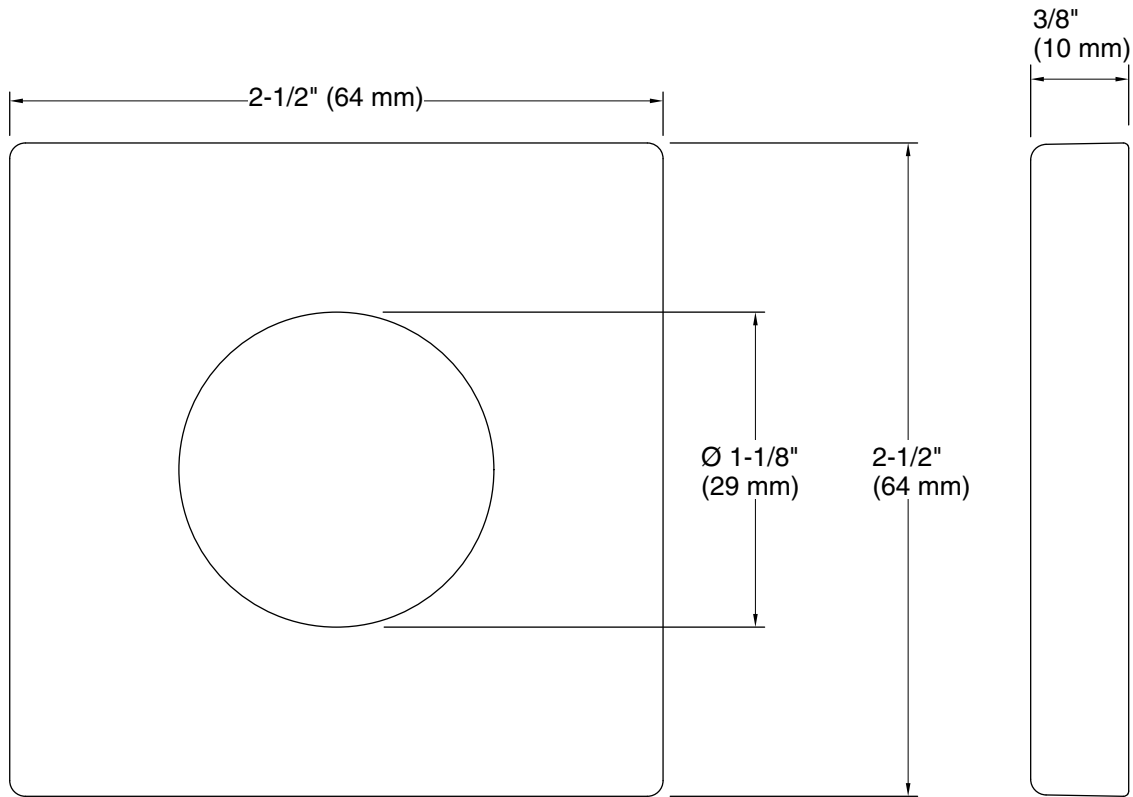

Technical Information

All product dimensions are nominal.

Spout:

Notes

Install this product according to the installation instructions.