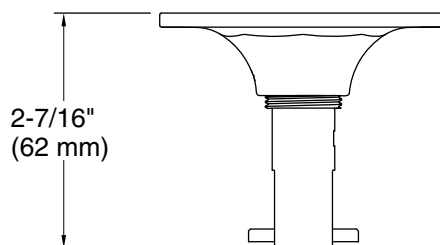

Material

- Durable metal construction
- KOHLER® finishes resist corrosion and tarnishing

Required Products/Accessories

K-37383 Rough-in cable bath drain, PVC, 30" cable with tubing

K-78438 30" cable bath drain

Technical Information

All product dimensions are nominal.

Material: Metal

Notes

Install this product according to the installation guide.