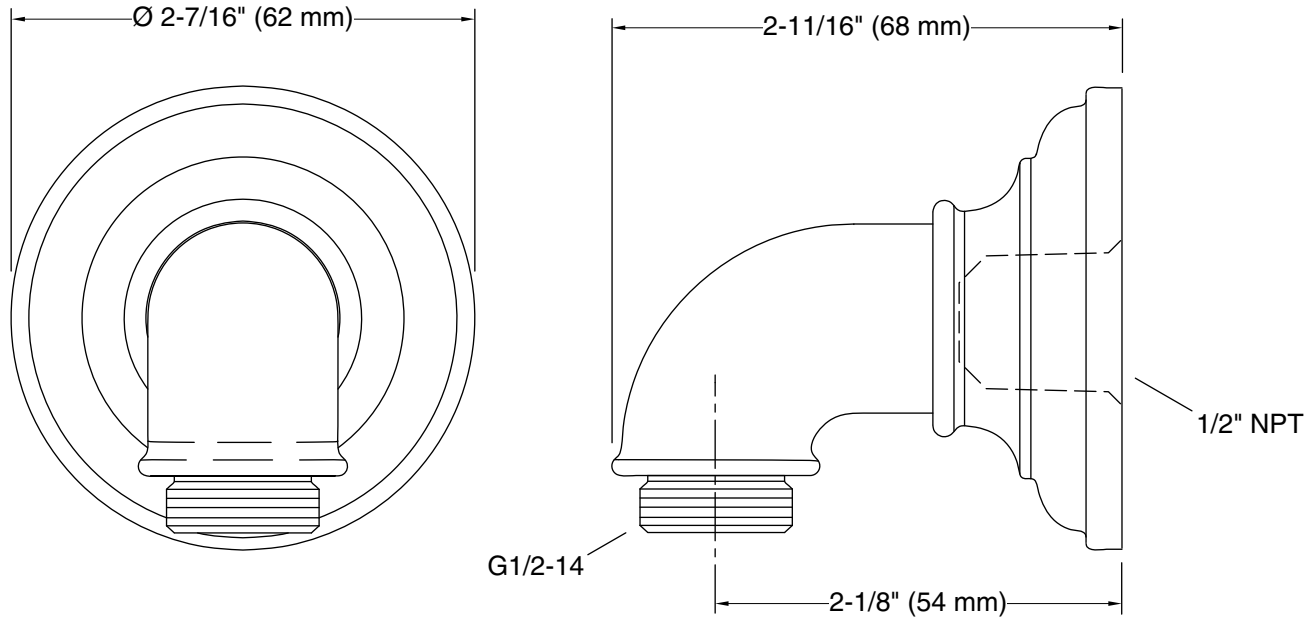

Features

- For use with a handshower and hose (sold separately)
- Includes check valve for backflow prevention
- Coordinates with Artifacts faucets and accessories
- Metal construction

Material

- KOHLER finishes resist corrosion and tarnishing

Technical Information

All product dimensions are nominal.

Notes

Install this product according to the installation instructions.