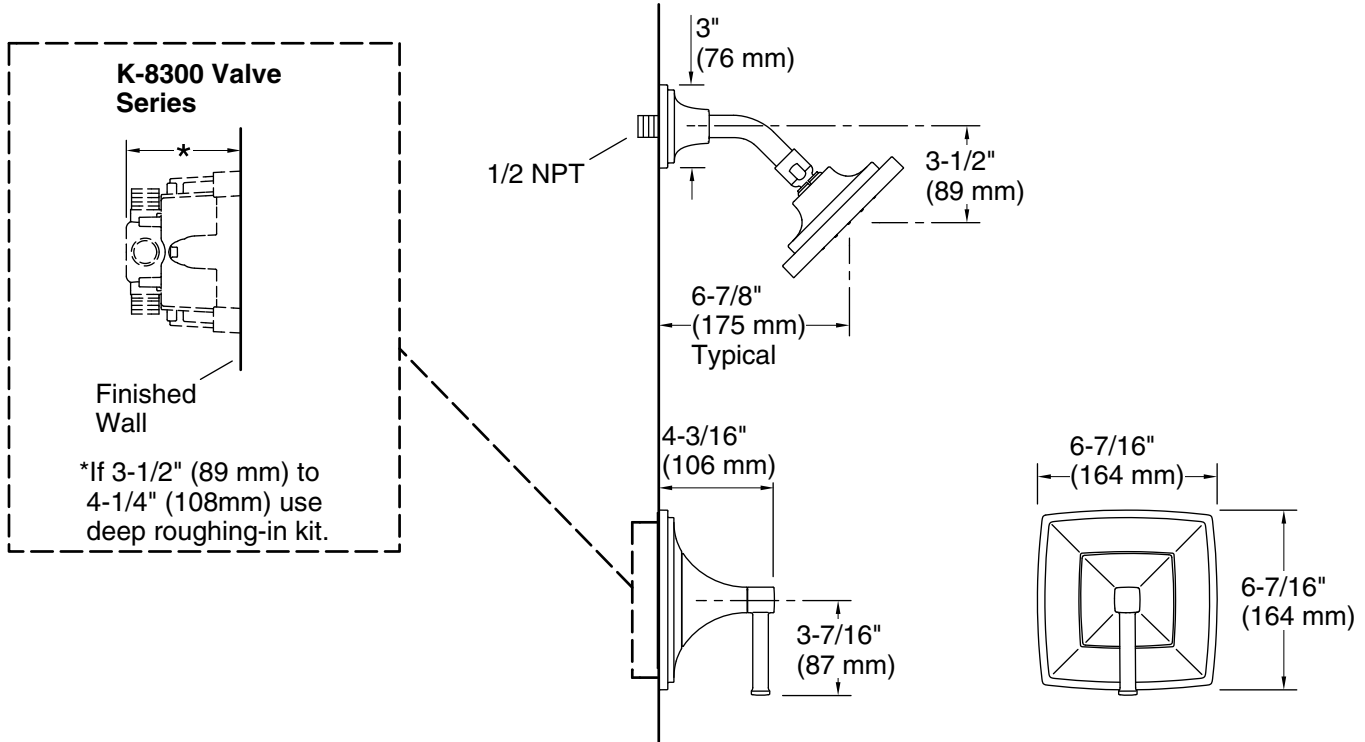

Features

- Pressure-balancing diaphragm technology maintains outlet temperature within +/-3°F during water pressure fluctuations.
- Antiscald protection.
- A single handle controls both on/off activation and temperature setting.
- Includes faceplate with ADA-compliant metal level handle.
- Includes single-function 1.75 gpm (6.6 lpm) showerhead.
- MasterClean™ sprayface features an easy-to-clean surface that withstands mineral buildup.
- Includes shower arm and flange.
- Coordinates with other products in the Riff collection.
- Requires Rite-Temp® pressure-balancing valve (sold separately).

Adapters, Rough-in and Extension Kits

10350 Range: 3-1/2" (89 mm) -
4-1/4" (108 mm)

Recommended Products/Accessories

K-23723 Faucet cleaner

Optional Products/Accessories

K-10350 Deep rough-in kit
K-10351 Test cap for K-8300 Series valve bodies

Technical Information

All product dimensions are nominal.

Drain included: No

Showerhead/Body Spray:

Rated maximum flow: 1.75 gal/min (6.6 l/min)

Pressure: 45 psi (3.1 bar)

Notes

Install this product according to the installation instructions.