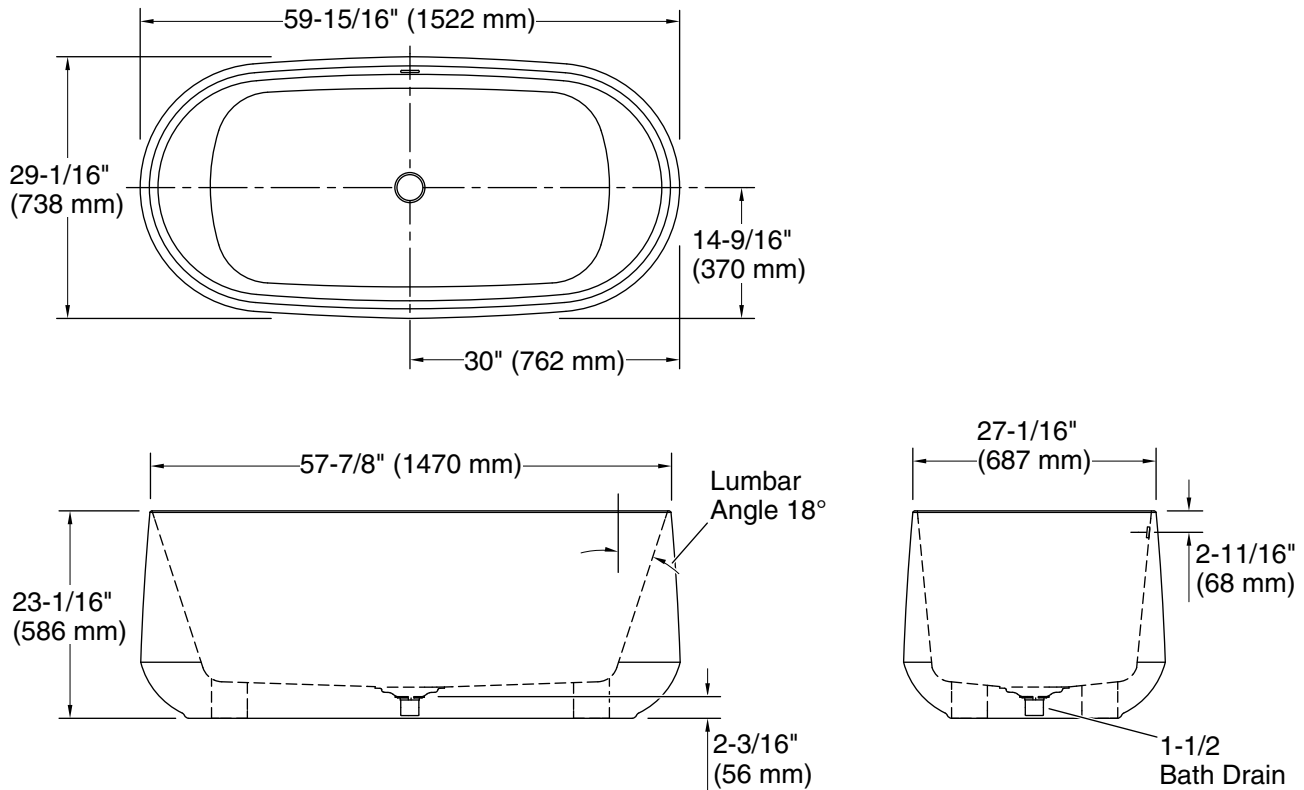

Features

- Freestanding design creates a striking focal point in your bathing area
- 17" (432 mm) depth offers a deep soaking experience
- Integral lumbar support
- Slotted overflow allows for deep soaking
- Center toe-tap drain color-matched to the bath

Technical Information

All product dimensions are nominal.

Installation:	Freestanding
Drain location:	Center
Basin area, bottom:	44-1/2" x 22-1/8" (1130 mm x 561 mm)
Basin area, top:	55-7/8" x 25-1/8" (1419 mm x 639 mm)
Weight:	125 lbs (56.7 kg)
Water depth:	17" (432 mm)
Water capacity:	74 gal (280.1 L)
Template:	Footprint, 1303998-7, not required, not included

Notes

Measure your actual product for rough-in details.

Install this product according to the installation instructions.

The hot water supply should be 70% of the capacity of the bath or greater. Installations will vary.