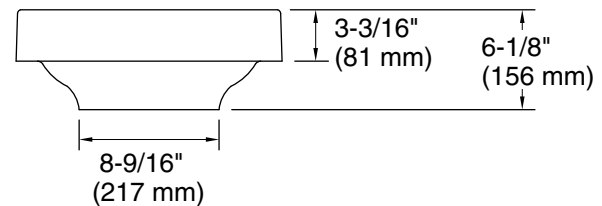

### Technical Information

All product dimensions are nominal.

Basin configuration: Single Bowl

Min. base cabinet width: 40" (10160 mm)

Bowl area (Basin #1):  
 Length: 21-3/4" (552 mm)  
 Width: 15" (382 mm)  
 Bowl depth: 4-15/16" (125 mm)  
 Water depth: 3-1/4" (83 mm)