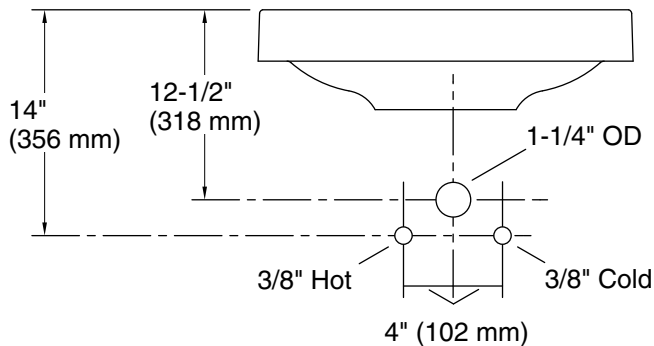

### Technical Information

All product dimensions are nominal.

Basin configuration: Single Bowl

Min. base cabinet width: 40" (10160 mm)

Bowl area (Basin #1):  
 Length: 21-3/4" (552 mm)  
 Width: 15" (382 mm)  
 Bowl depth: 4-15/16" (125 mm)  
 Water depth: 3-1/4" (83 mm)

With overflow: No

Drain hole: 1-3/4" (45 mm)

Template: Top-mount, 1580257-7, required, included