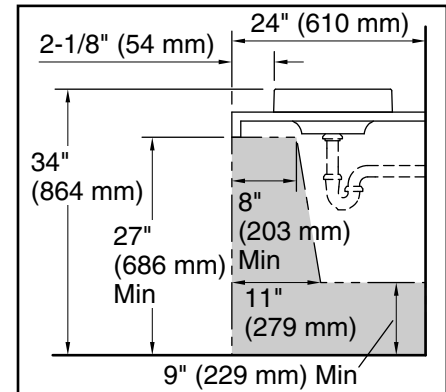

Recommended ADA Installation