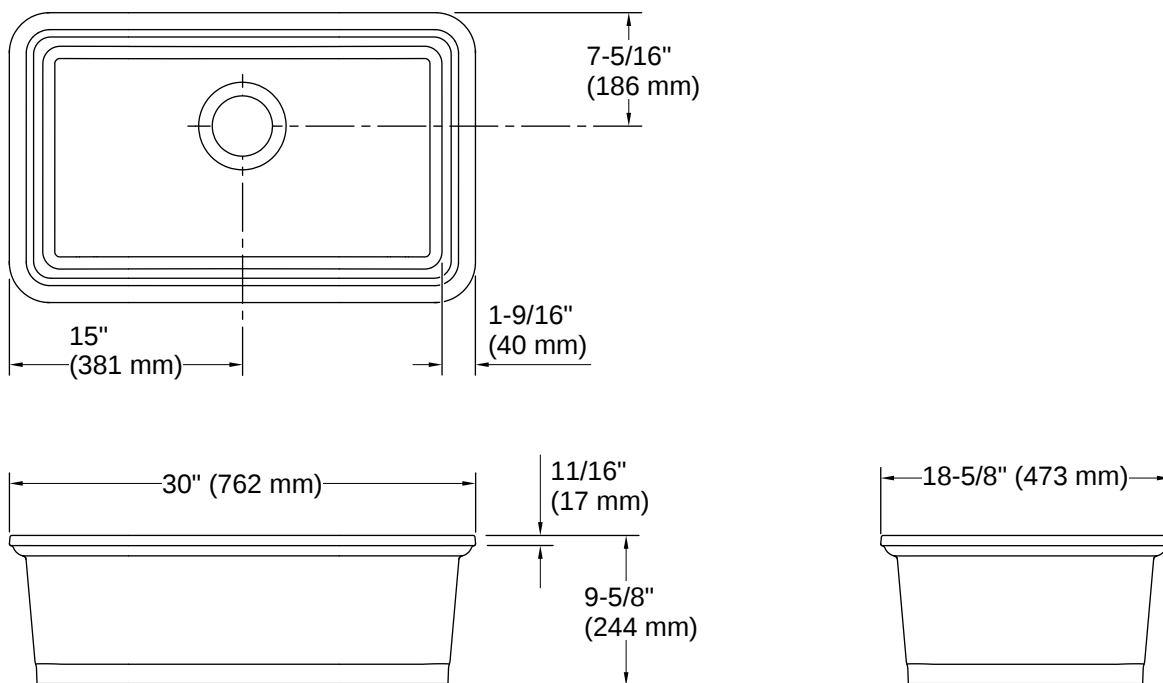

Audrine™ | K-36255-PC

30" undermount single-bowl workstation kitchen sink

Features

- Designed in collaboration with Studio McGee
- Single bowl
- 9" (229 mm) depth provides generous workspace
- Rear drain increases workspace in the sink and allows for more storage space underneath the sink
- Bowl slopes toward drain to minimize water pooling
- 33" (838 mm) minimum base cabinet width
- Box Includes: Sink, color-matched sink rack, wire basket and colander, white oak cutting board
- Sink drain with strainer sold separately

THE BOLD LOOK
OF **KOHLER**

Codes/Standards

ASME A112.19.2/CSA B45.1

Technical Information

All product dimensions are nominal.

Drain Hole Diameter:	3-7/8" (98 mm)
Minimum Base Cabinet Width:	33" (838 mm)
Basin Configuration:	Single Bowl
Basin Length:	26-7/8" (683 mm)
Basin Width:	15-1/2" (394 mm)
Basin Depth:	9" (229 mm)

Installation

- Undermount

Installation Notes

Install this product according to the installation instructions.

We recommend measuring the actual sink to be installed to create the countertop cut out to ensure exact fit