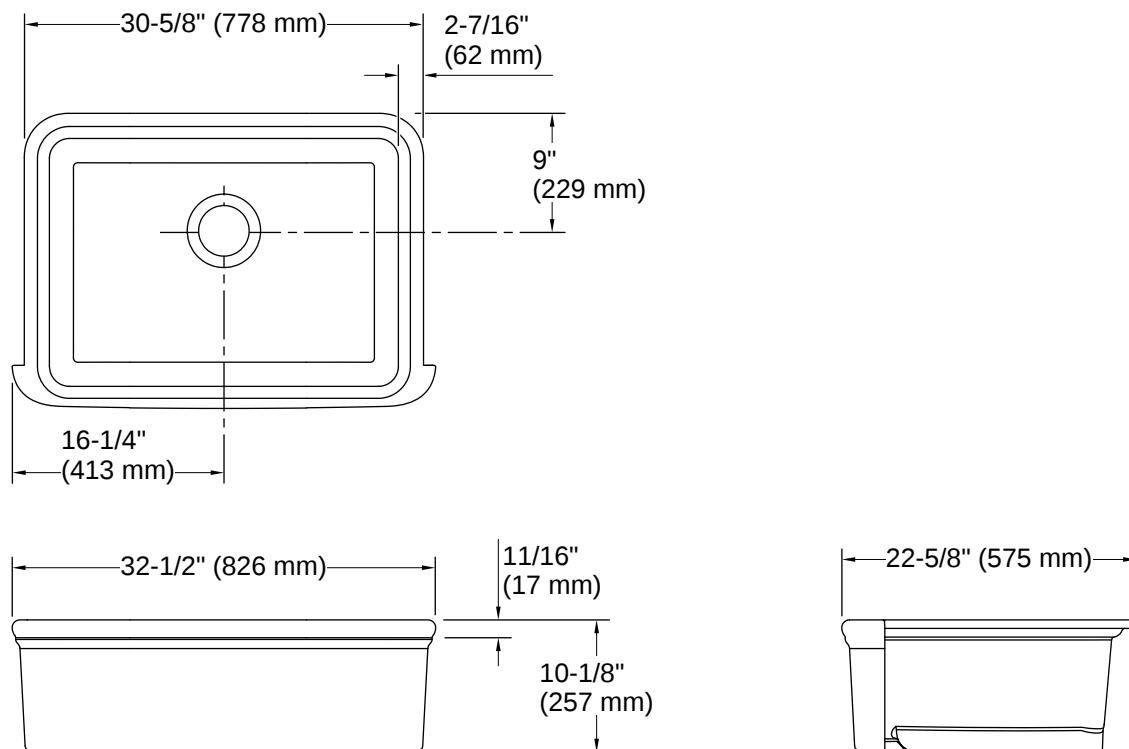

Installation Notes

Install this product according to the installation instructions.

We recommend measuring the actual sink to be installed to create the countertop cut out to ensure exact fit