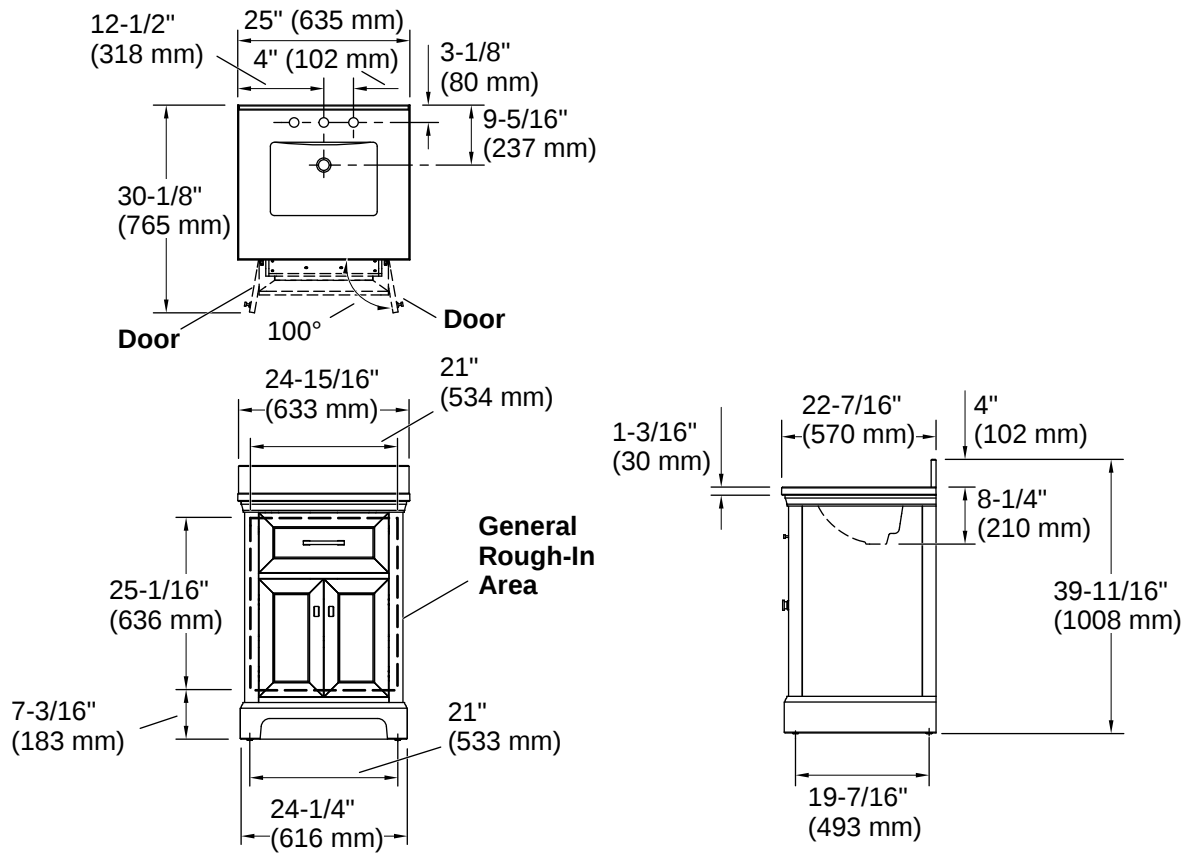

Installation

- Separate vanity top makes for simplified installation
- Easy installation – no special tools required

Installation Notes

Install this product according to the installation instructions.

Select the type of fastener based upon the wall material. Two 250 lb (113.4 kg) minimum load bearing fasteners are recommended.