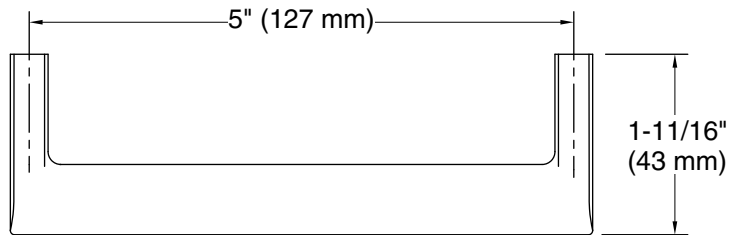

### Technical Information

All product dimensions are nominal.

Installation Type: Cabinet mount

Material: Zinc