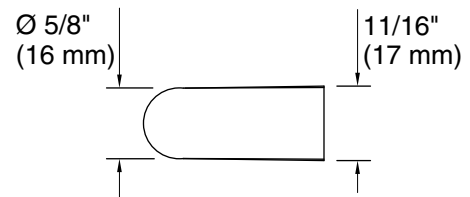

### Technical Information

All product dimensions are nominal.

Installation Type: Cabinet mount

Material: Zinc