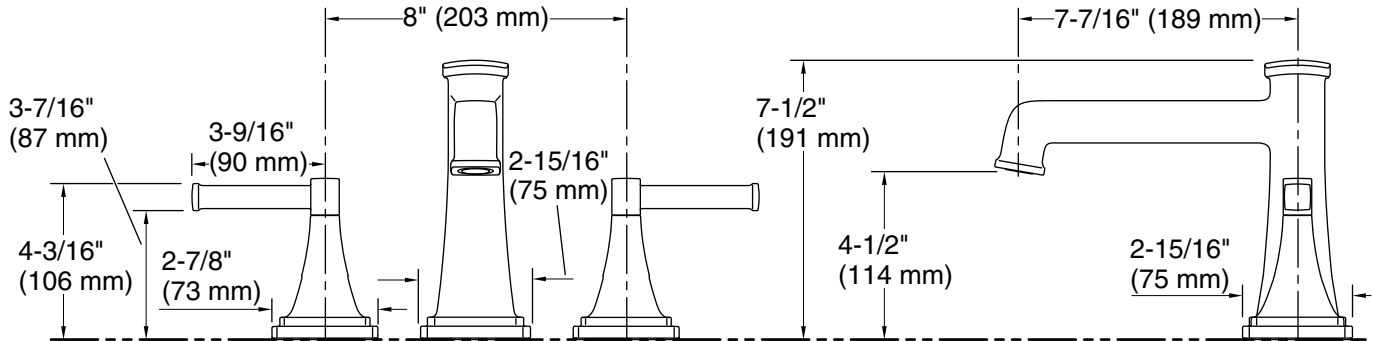

## Installation

- Deck- or bath-mount

**ADA** **CSA B651** **OBC**

### Technical Information

All product dimensions are nominal.

Drain included: No