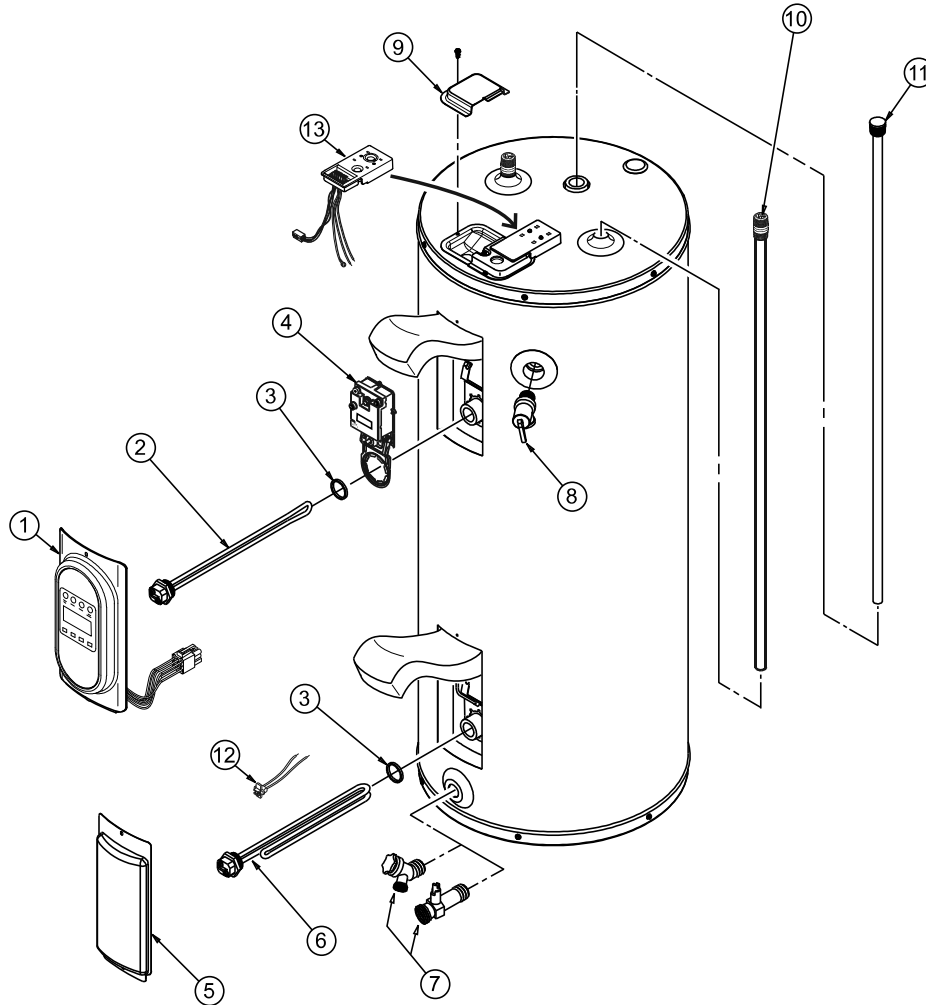

REPAIR PARTS

Repair Part Illustration

Repair Parts

Repair parts may be ordered through your plumber, local distributor, home improvement center, or by calling **1-800-821-2017**. When ordering repair parts, always give the following information:

1. Model, serial and product number
2. Item number
3. Parts description

Repair Parts List

Legend

Special anode rod (See page 29)
 Temperature and Pressure Relief Valve is required, but may not be factory installed.
 Specify element type when ordering.

ITEM No.	PARTS DESCRIPTION
1	ENERGY SAVER MODULE (ESM) W/ WIRING HARNESS
2	UPPER ELEMENT ▲
3	ELEMENT GASKET
4	ELECTRONIC THERMOSTAT (ET)
5	ACCESS DOOR
6	LOWER ELEMENT ▲
7	DRAIN VALVE
8	TEMPERATURE AND PRESSURE RELIEF VALVE ■
9	JUNCTION BOX COVER
10	DIP TUBE (INCLUDES NIPPLE AND HEAT TRAP)
11	ANODE ROD ◆
12	THERMISTOR SENSOR
13	SMART GRID WIRE HARNESS ASSEMBLY