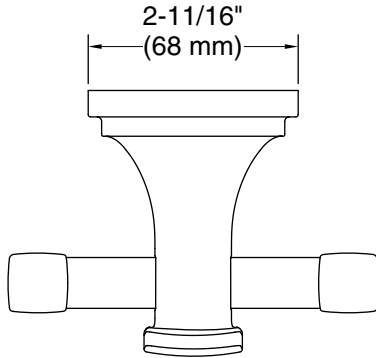

Technical Information

All product dimensions are nominal.

Installation Type: Wall-mount

Material: Zinc