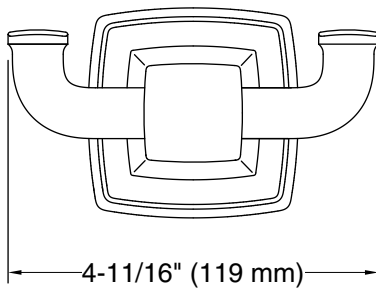

Technical Information

All product dimensions are nominal.

Installation Type: Wall-mount

Material: Zinc