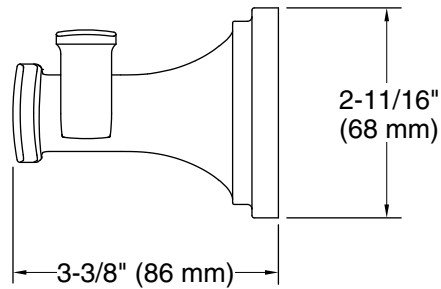

Technical Information

All product dimensions are nominal.

Installation Type: Wall-mount

Material: Zinc