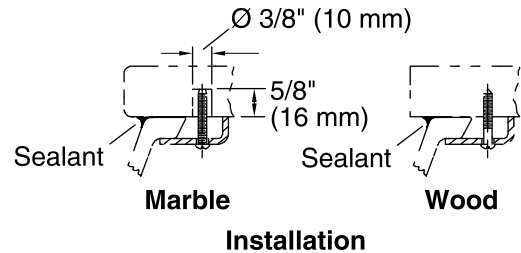

Notes

Install this product according to the installation guide.

NOTICE: Countertop manufacturer or cutter must use the cut-out template provided with the product, or a current one provided by Kohler Co. (call 1-800-4-KOHLER). Kohler Co. is not responsible for cutout errors when the incorrect cut-out template is used.

ADA compliant when installed to the specific requirements of these regulations.

Technical Information

All product dimensions are nominal.

Bowl configuration:	Single
Installation:	Under-mount
Bowl area (Only)	Length: 17-5/8" (448 mm) Width: 13" (330 mm) With overflow: Yes Water depth: 3-3/4" (95 mm)
Bowl area	With overflow: Yes
Drain hole:	1-3/4" (44 mm)
Template:	Under-mount, 1224722-7, required, not included