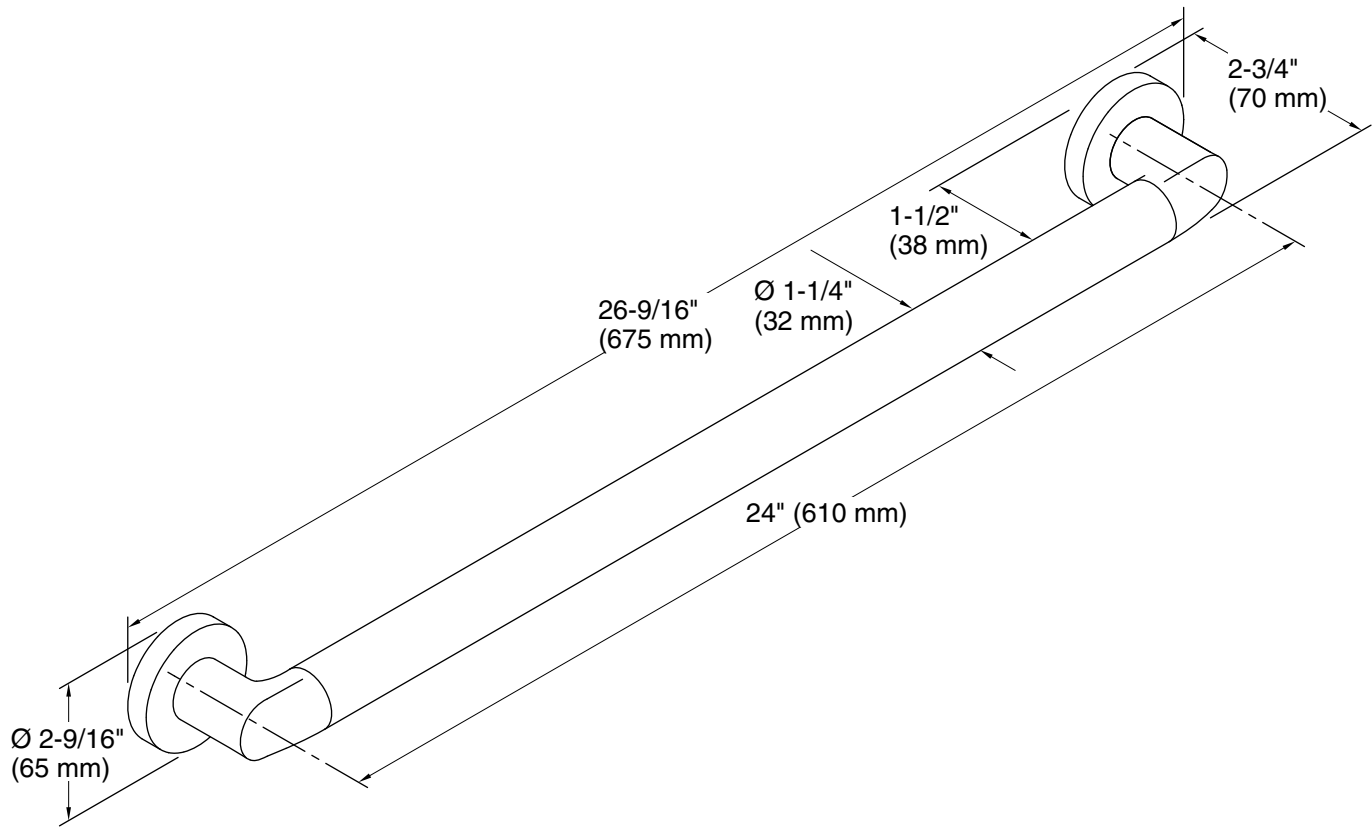

## Technical Information

All product dimensions are nominal.

Installation Type: Wall-mount

Material: Zinc, Stainless Steel