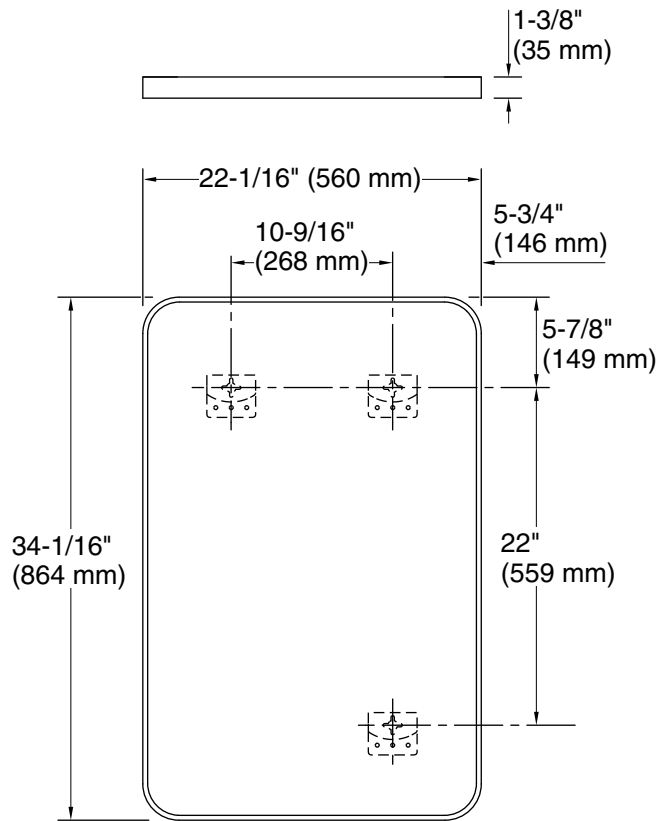

Essential

22" x 34" rectangle decorative mirror
K-26052

Features

- Clean and timeless design allows for use in any interior space.
- Mounts vertically or horizontally depending on the look you want to create.
- KOHLER logo delicately etched on lower mirror face.
- Frame maintains a durable, long-lasting finish.
- Finishes coordinate with KOHLER® faucet and lighting products.

Technical Information

All product dimensions are nominal.

Mirror type: Wall-mount