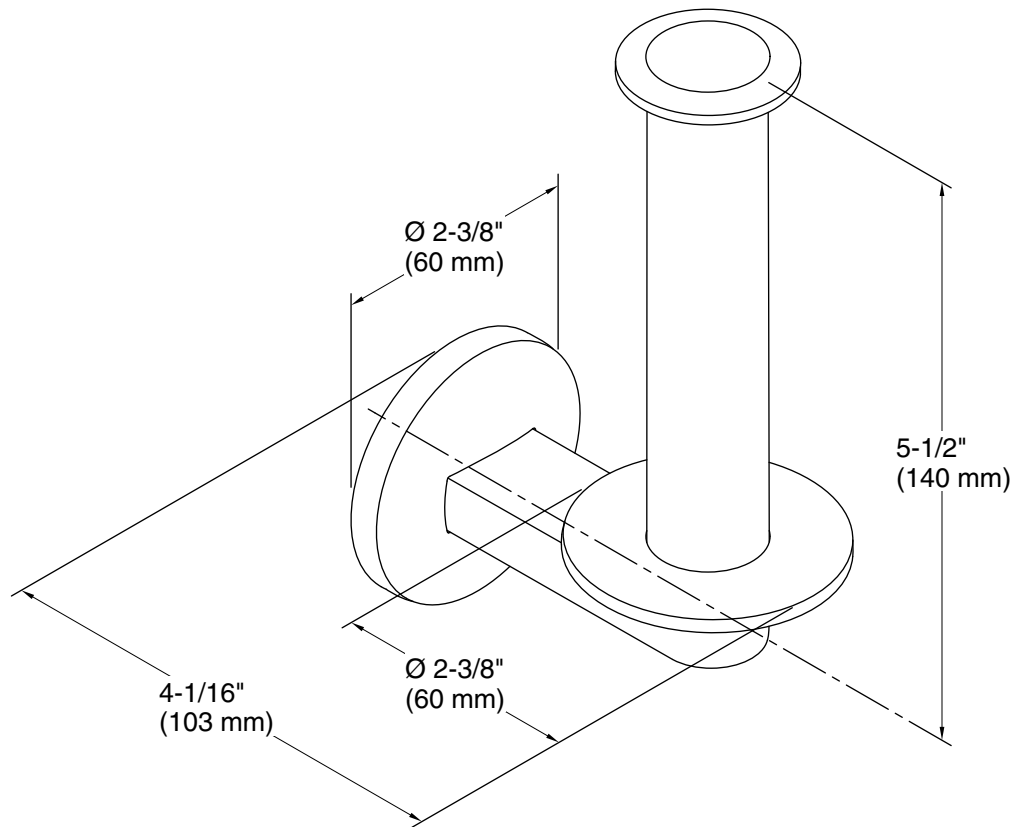

Technical Information

All product dimensions are nominal.

Material: Zinc, Brass

Notes

Install this product according to the installation instructions.

CAUTION: Risk of personal injury. Do not install these products in any area where they are likely to be used inadvertently as a grab bar or support bar. These products are not designed or intended for use as a grab bar or support bar.