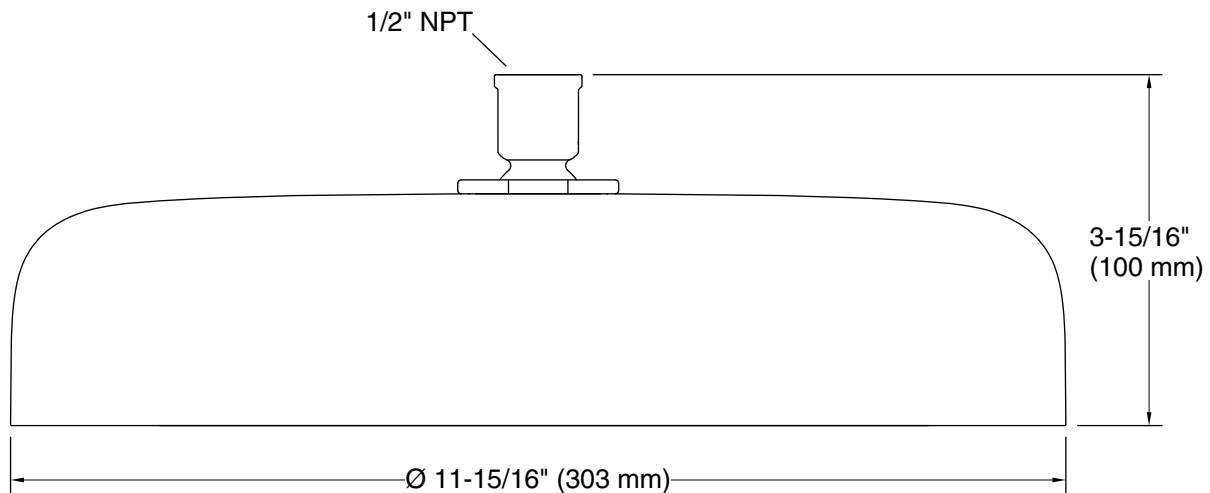

**Technical Information**

All product dimensions are nominal.

**Showerhead/Body Spray:**

Rated maximum flow: 1.75 gal/min (6.6 l/min)

flow:

Pressure: 80 psi (5.5 bar)