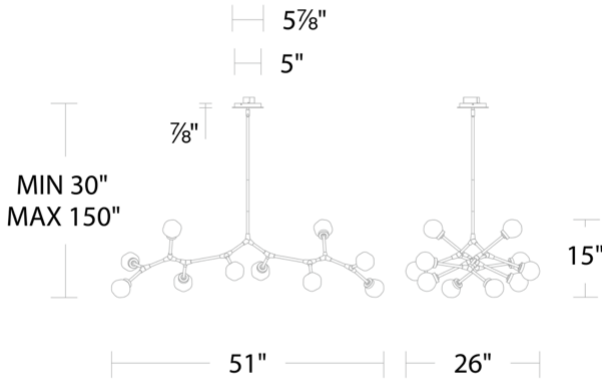

PD-53751

Model & Size	Color Temp	Finish	LED Watts	LED Lumens	Delivered Lumens
PD-53751 51"	3000K	AB Aged Brass	17.9W	1200	999
	3000K	PN Polished Nickel	17.9W	1200	999

Example: **PD-53751-PN**

For custom requests please contact customs@modernforms.com