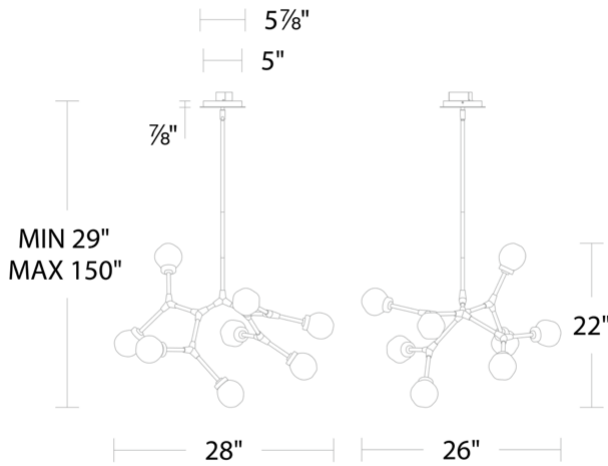

PD-53728

Model & Size	Color Temp	Finish	LED Watts	LED Lumens	Delivered Lumens
PD-53728 28"	3000K	AB Aged Brass	14.6W	795	737
	3000K	PN Polished Nickel	14.6W	795	737

Example: **PD-53728-PN**

For custom requests please contact customs@modernforms.com