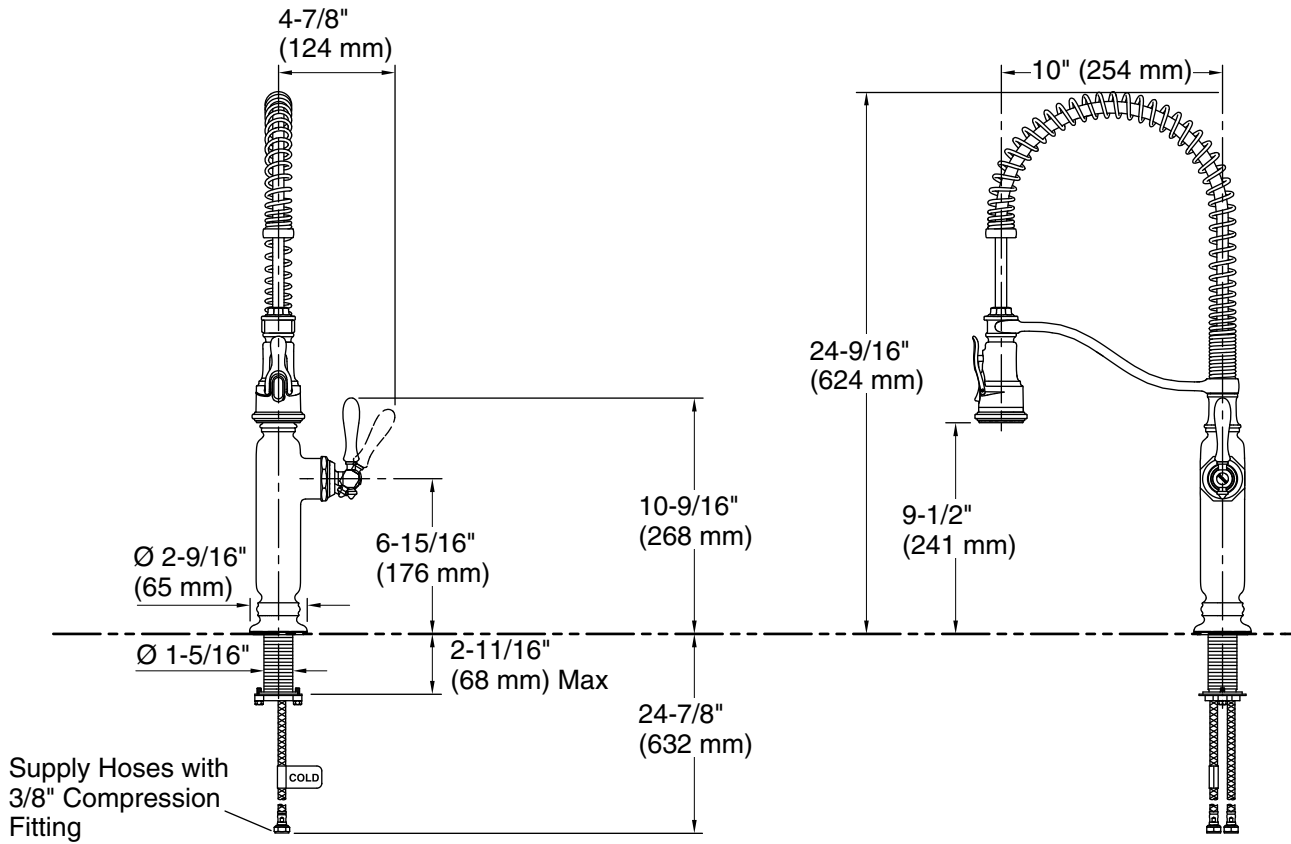

Technical Information

All product dimensions are nominal.

Valve body: Composite

Notes

Install this product according to the installation instructions.

ADA, CSA B651 compliant when installed to the specific requirements of these regulations.