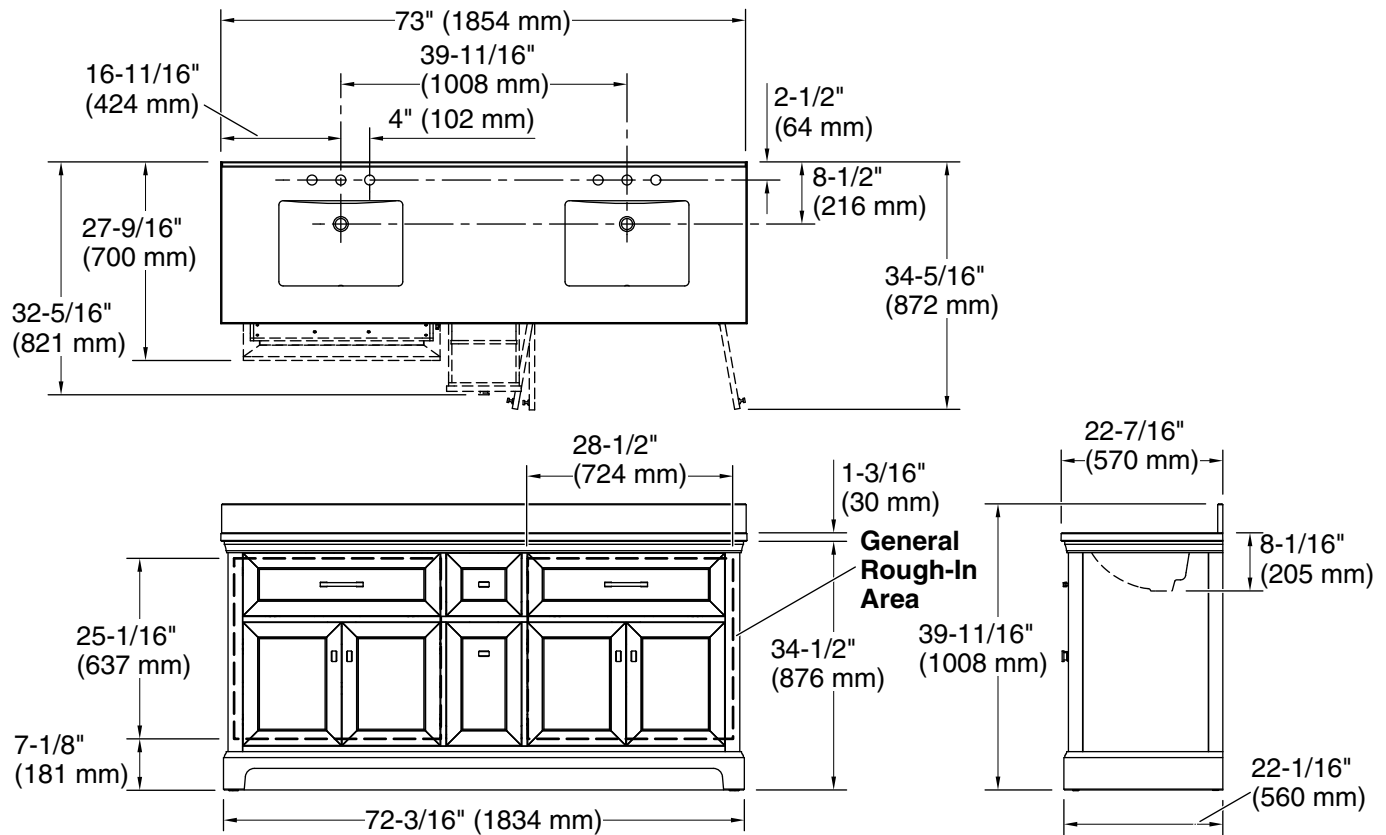

Features

- Set includes cabinet, precut quartz vanity top, backsplash, sinks, cabinet hardware
- Convenient tilt-down drawer under each basin for storing smaller, frequently-used items
- Four full-extension 17" (432 mm) drawers with soft-close side-mount slides
- Three-way adjustable slow-close door hinges for easy cabinet access
- 20" (508 mm) cabinet interior provides ample storage space
- Finish-matched cabinet interior offers generous clearance for plumbing
- Vanity top has 8" (203 mm) widespread faucet holes; requires deck-mount faucets (sold separately)
- Vibrant® Brushed Nickel hardware included on White vanities, Vibrant Brushed Moderne Brass hardware on Ferrous Grey and Tidal Blue vanities, and Matte Black hardware on Light Oak vanities

Technical Information

All product dimensions are nominal.

Notes

Install this product according to the installation instructions.

Select the type of fastener based upon the wall material. Two 250 lb (113.4 kg) minimum load bearing fasteners are recommended.