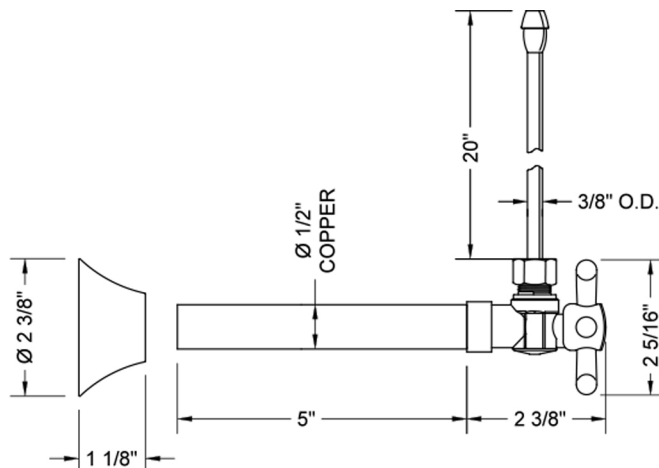

Quarter Turn Angle Pattern 1/2" Copper (Sweat Fit) x 3/8" O.D. Faucet Supply Kit with Standard Cross Handle, 20" Supply Tubes, Escutcheons

Model #: 629-62-

FEATURES:

- All kit components are available separately
- Not available in ULB

SPECIFICATION DRAWING:

| COMPONENTS | |
|-------------------------------------|------|
| DESCRIPTION | QTY: |
| ANGLE VALVE - STANDARD CROSS HANDLE | 2 |
| 3/8" O.D. SUPPLY TUBE | 2 |
| ESCUTCHEON | 2 |