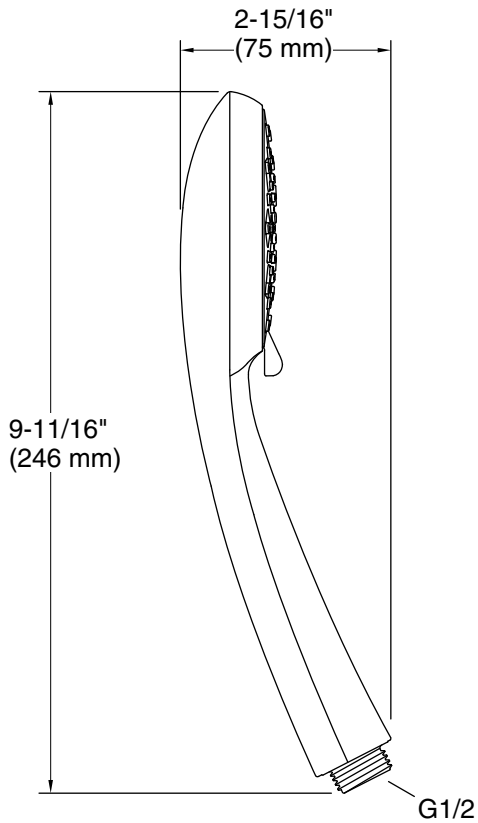

Features

- Advanced spray engine provides three alternate experiences: wide coverage, intense drenching, and targeted spray
- Wide coverage spray produces an encompassing spray for everyday use
- Intense drenching spray delivers a forceful spray ideal for rinsing shampoo from hair
- Targeted spray is a focused stream for targeting sore muscles or use as a utility spray
- Thumb tab allows for a smooth transition between sprays
- MasterClean™ sprayface features an easy-to-clean surface that withstands mineral buildup and maximizes spray performance
- 2.5 gpm (9.5 lpm) maximum flow rate at 45 psi (3.1 bar)
- Requires K-8593, K-9514, K-45981, or K-45982 shower hose (sold separately)

Color	Code	Description
	CP	Polished Chrome
	BN	Vibrant® Brushed Nickel

Technical Information

All product dimensions are nominal.

Spout:

Handshower rated max flow: 2.5 gal/min (9.5 l/min)

Notes

Install this product according to the installation instructions.