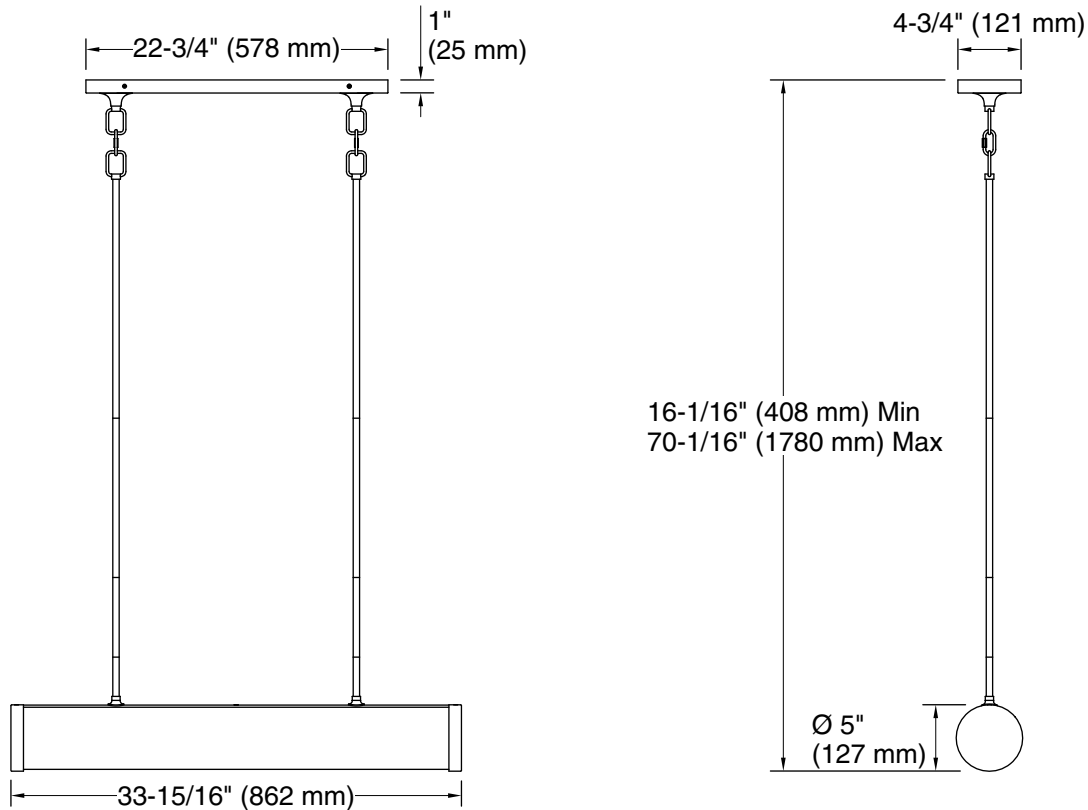

Required Electrical Service

One circuit required.

Lights: 120 V, 60 Hz

Technical Information

All product dimensions are nominal.

Material: Steel, Aluminum, Glass, Plastic

Number of Lights: 1

Lighting Type: Integrated LED

Number of Shades: 1

Shade Type: Glass - clear

Hanging Type: Downrod

Downrod Detail: 2 x 3" (76 mm), 2 x 6" (152 mm), 2 x 12" (305 mm), 4 x 18" (457 mm)

Height: 16-1/16" (408 mm) -
70-1/16" (1780 mm)

Electrical component rating: LED: 40 W, 2875 Lumens, 3000K