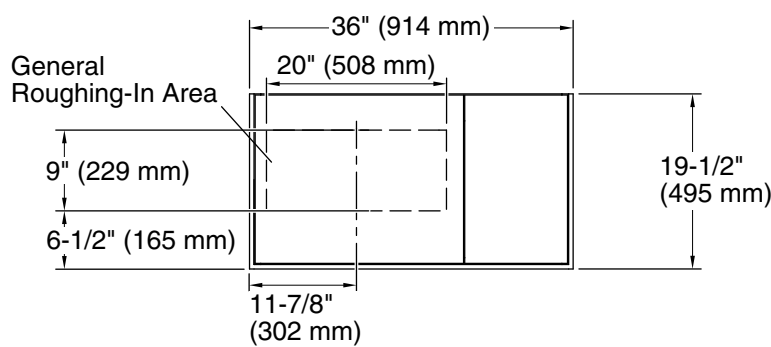

Technical Information

All product dimensions are nominal.

Vanity type: Wall-mount

Lighting included: No

Notes

Install this product according to the installation guide.

Decorative cabinet hardware is not supplied. Refer to the KOHLER bath accessories line for recommended cabinet hardware to complement your vanity.

Select the type of fastener based upon the wall material. Two 500 lb (227 kg) minimum load bearing fasteners are recommended.