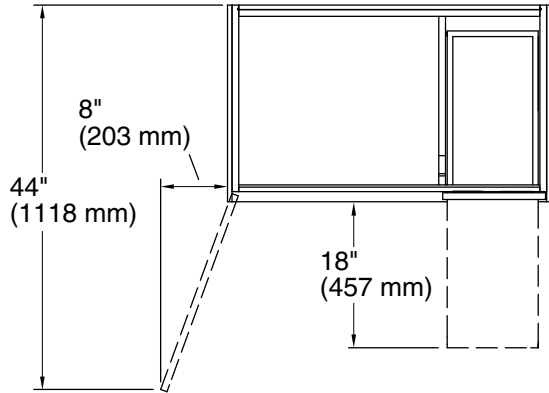

Technical Information

All product dimensions are nominal.

Vanity type: Wall-mount

Lighting included: No

Notes

Install this product according to the installation guide.

Decorative cabinet hardware is not supplied. Refer to the KOHLER bath accessories line for recommended cabinet hardware to complement your vanity.

Select the type of fastener based upon the wall material. Two 500 lb (227 kg) minimum load bearing fasteners are recommended.