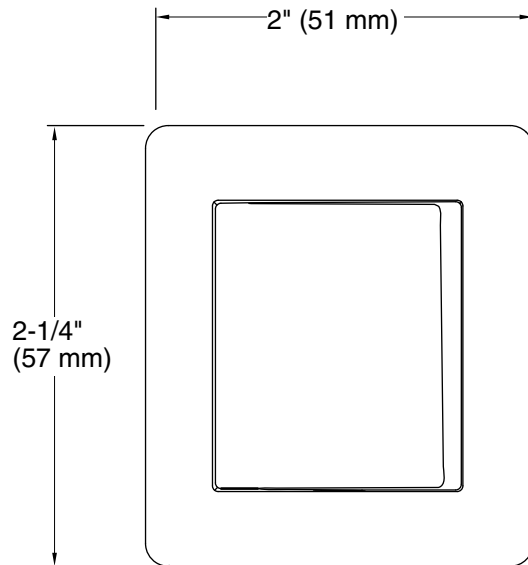

### Technical Information

All product dimensions are nominal.

Installation Type: Wall-mount

Material: Metal