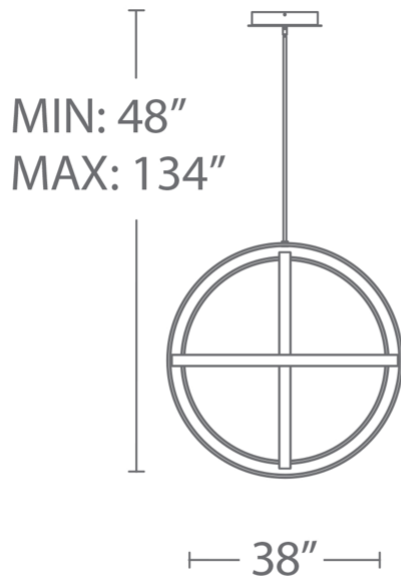

PD-61738

Project:

Location:

Fixture Type:

Catalog Number:

AVAILABLE FINISHES:

Kinetic

PD-61738

PRODUCT DESCRIPTION

Whether you think of gyroscopes, the atomic structure or da Vinci's "L'Uomo Vitruviano," Kinetic has deep roots in science, exemplified by brilliant edge-lit LED panels that broadcast 360-degrees of seamless, even light. Even better, those rings are adjustable for a personalized look. New and noteworthy here is the smaller 28" size and a matte black finish—but you can still get the 38" and the original titanium too.

FEATURES

- Driver concealed within the canopy
- Silicon diffusers for even illumination
- Edge-lit LED panels provide even illumination
- Rotatable rings for customizable form
- Slope ceiling adaptable. Hang straight swivels up to 90 degrees

SPECIFICATIONS

Rated Life	50000 Hours
Standards	ETL, cETL, Damp Location Listed
Input	120-277V, 50/60Hz
Dimming	0-10V
Color Temp	3500K
CRI	80
Construction	Aluminum hardware, silica gel diffuser

REPLACEMENT PARTS

- RPL-ROD-IN06-AB-01 - 6" Rod - AB finish
- RPL-ROD-IN06-BK-01 - 6" Rod - BK finish
- RPL-ROD-IN06-TT-01 - 6" Rod - TT finish
- RPL-ROD-IN12-AB-01 - 12" Rod - AB finish
- RPL-ROD-IN12-BK-01 - 12" Rod - BK finish
- RPL-ROD-IN12-TT-01 - 12" Rod - TT finish

-

Model & Size	Color Temp	Finish	LED Watts	LED Lumens	Delivered Lumens
PD-61738 38"	3500K	AB Aged Brass	202W	4374	3499
	3500K	BK Black	202W	4374	3499
	3500K	TT Titanium	202W	4374	3499

Example: **PD-61738-TT**

For custom requests please contact customs@modernforms.com