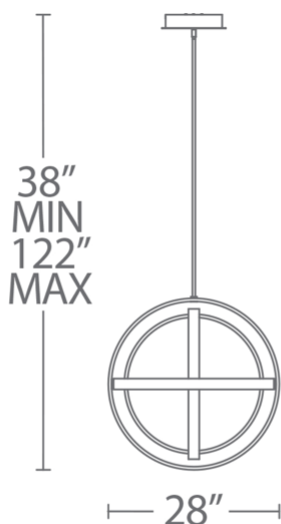

Whether you think of gyroscopes, the atomic structure or da Vinci's "L'Uomo Vitruviano," Kinetic has deep roots in science, exemplified by brilliant edge-lit LED panels that broadcast 360-degrees of seamless, even light. Even better, those rings are adjustable for a personalized look. New and noteworthy here is the smaller 28" size and a matte black finish—but you can still get the 38" and the original titanium too.

FEATURES

- Driver concealed within the canopy
- Silicon diffusers for even illumination
- Edge-lit LED panels provide even illumination
- Rotatable rings for customizable form
- Slope ceiling adaptable. Hang straight ceiling swivels up to 90 degrees

- RPL-ROD-IN06-BK-01 - 6" Rod - BK finish
- RPL-ROD-IN06-TT-01 - 6" Rod - TT finish
- RPL-ROD-IN06-AB-01 - 6" Rod - AB finish
- RPL-ROD-IN12-BK-01 - 12" Rod - BK finish
- RPL-ROD-IN12-TT-01 - 12" Rod - TT finish
- RPL-ROD-IN12-AB-01 - 12" Rod - AB finish

PD-61728

Model & Size	Color Temp	Finish	LED Watts	LED Lumens	Delivered Lumens
PD-61728 28"	3500K	AB Aged Brass	130W	3100	2937
	3500K	BK Black	130W	3100	2937
	3500K	TT Titanium	130W	3100	2937

Example: **PD-61728-TT**