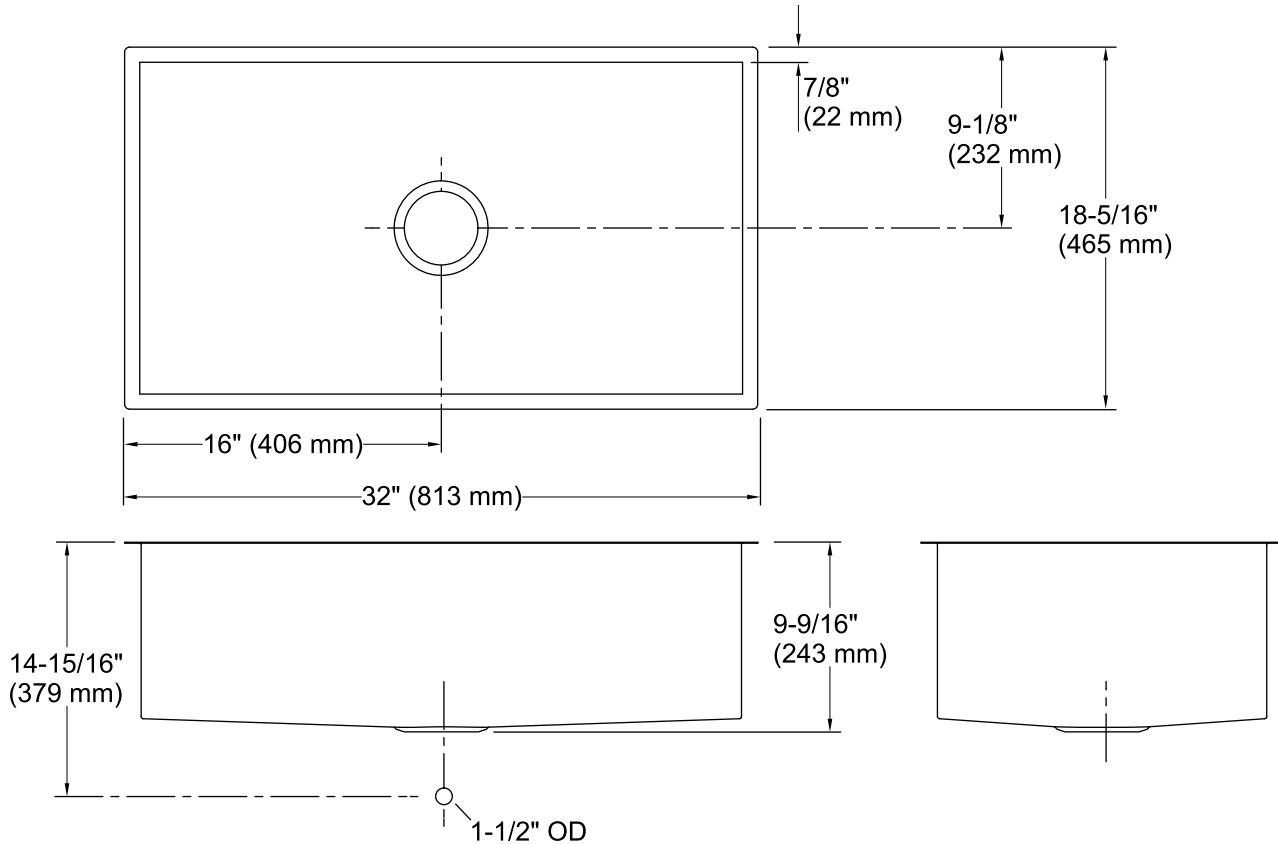

#### Features

- Large single bowl.
- Fabricated sink.
- Basin mats and strainers available separately.
- 9" basin depth.
- SilentShield® sound-absorption technology offers quieter performance.
- Satin finish.
- 36" minimum base cabinet width.
- 32" (813 mm) x 18.25" (464 mm) x 9" (229 mm)

#### STERLING® Warranty - Stainless Steel Sinks

See website for detailed warranty information.

**Technical Information**

All product dimensions are nominal.

Installation:	Under-mount
Bowl area (Only)	Length: 30-1/4" (768 mm) Width: 16-9/16" (420 mm) Bowl depth: 9-5/16" (237 mm) Water depth: 9-5/16" (237 mm)
Drain hole:	3-3/4" (94 mm)
Template:	1298947-7, required, included