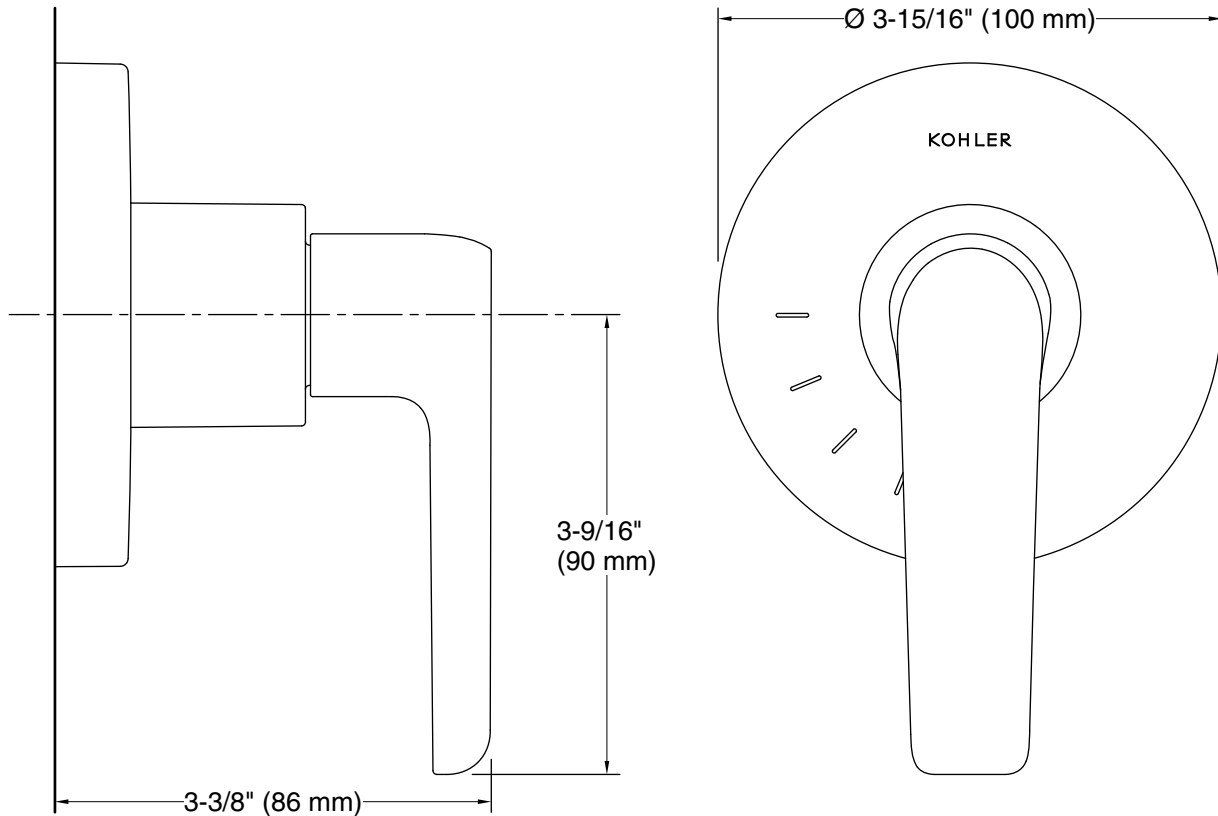

Technical Information

All product dimensions are nominal.

Drain included: No

Notes

Install this product according to the installation instructions.

ADA, OBC, CSA B651 compliant when installed to the specific requirements of these regulations.