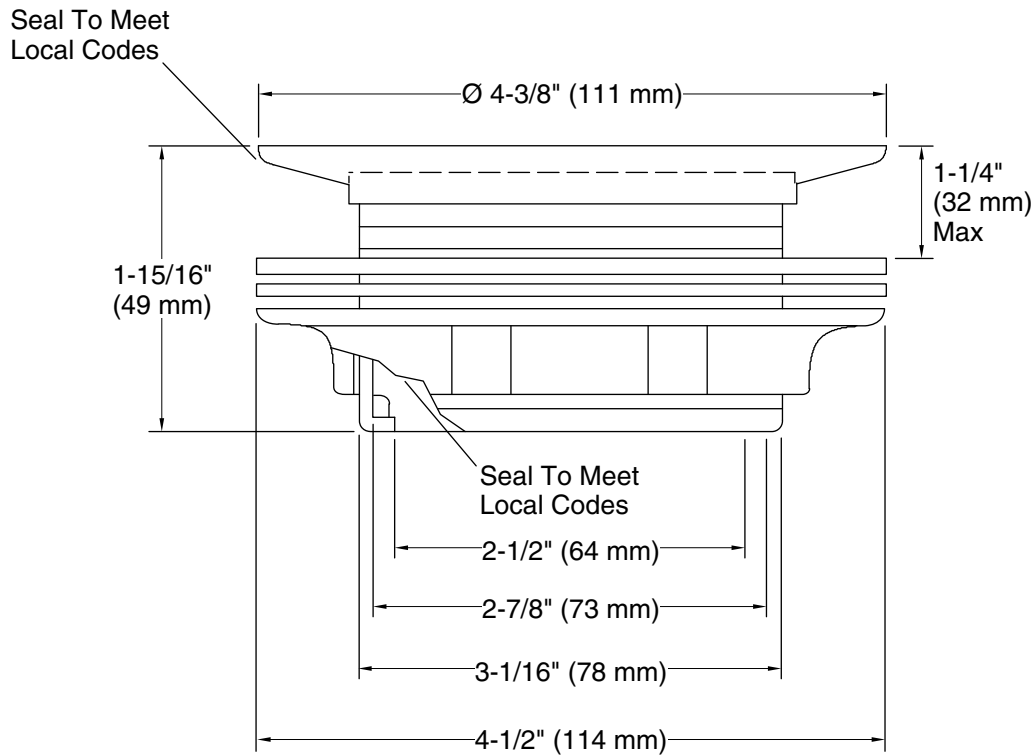

Technical Information

All product dimensions are nominal.

Notes

Install this product according to the installation guide.