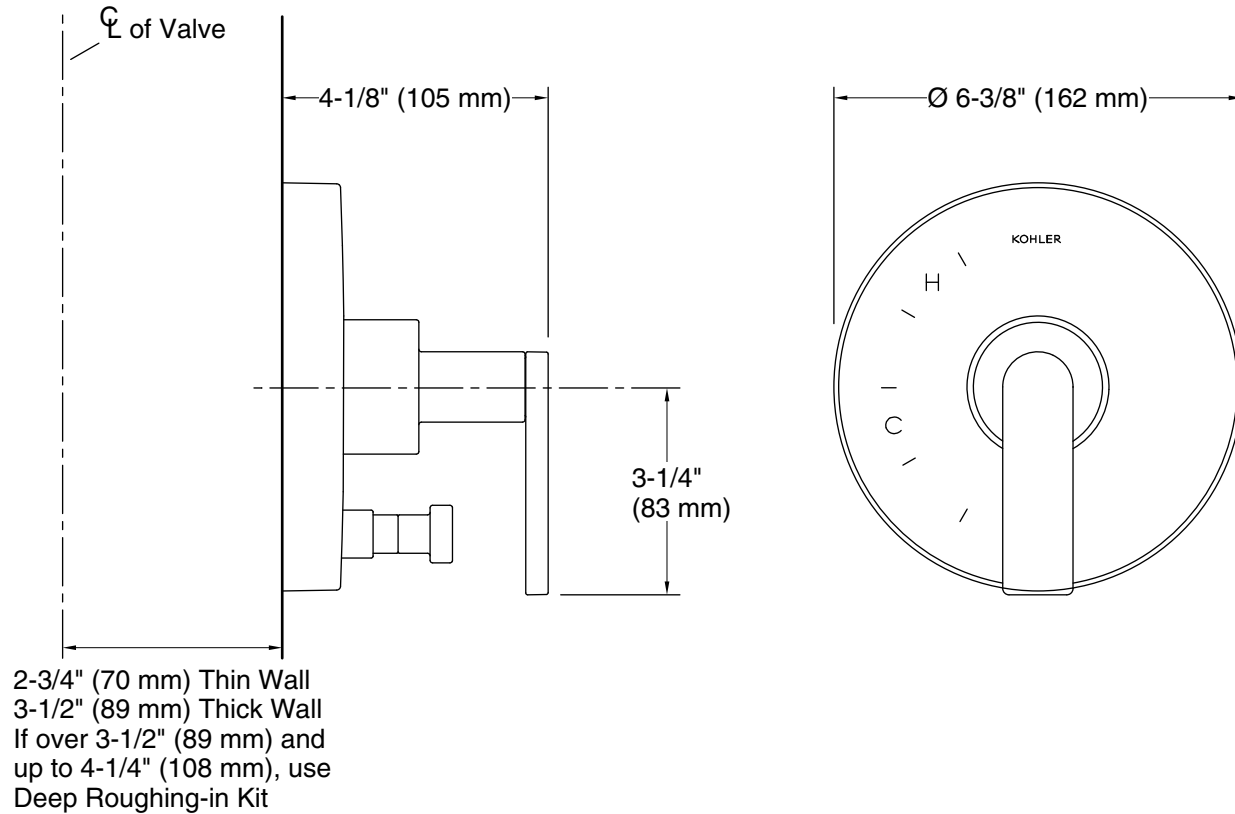

Color	Code	Description
	CP	Polished Chrome
	BL	Matte Black
	2MB	Vibrant™ Brushed Moderne Brass
	TT	Vibrant Titanium

Technical Information

All product dimensions are nominal.

Notes

Install this product according to the installation guide.