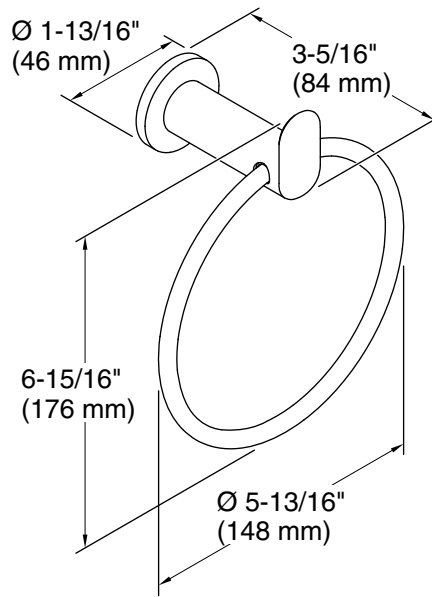

## Technical Information

All product dimensions are nominal.

Installation Type: Wall-mount

Material: Zinc