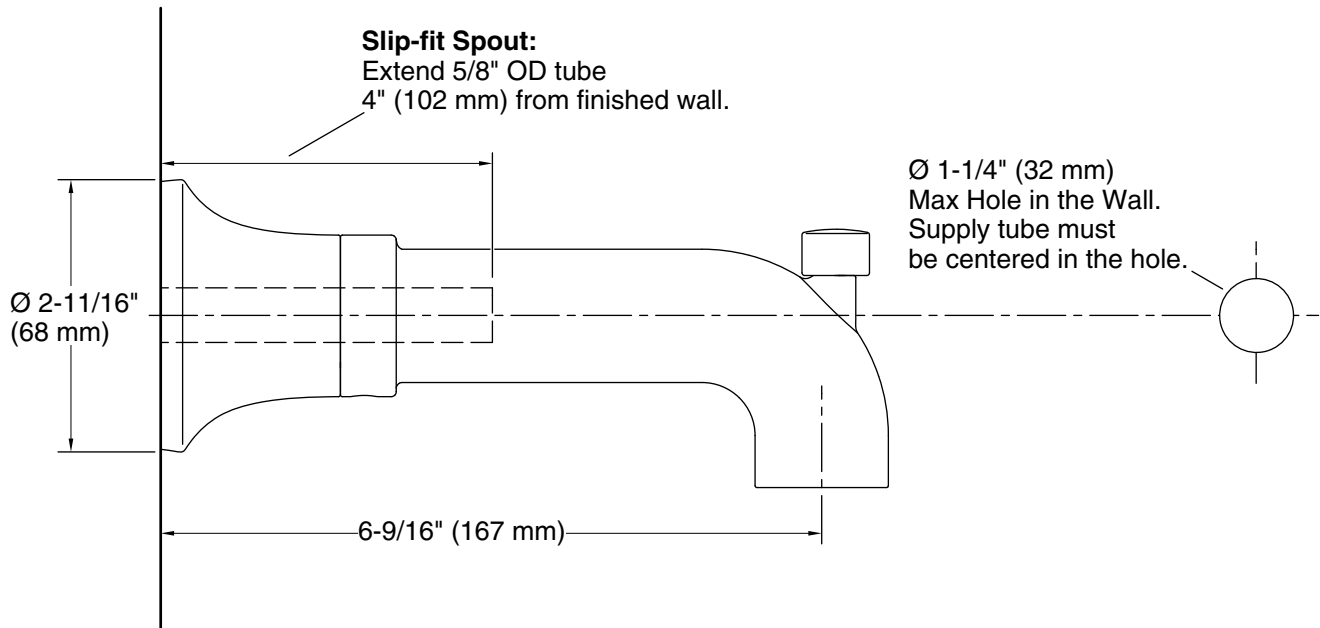

#### Features

- Diverter spout with slip-fit connection
- 6-9/16" (167 mm) spout reach
- 1-1/4" (31.8 mm) max hole diameter
- Coordinates with other products in the Tone collection

#### Installation

- Wall-mount

### Technical Information

All product dimensions are nominal.

Drain included: No

#### Spout:

Spout reach: 6-9/16" (167 mm)