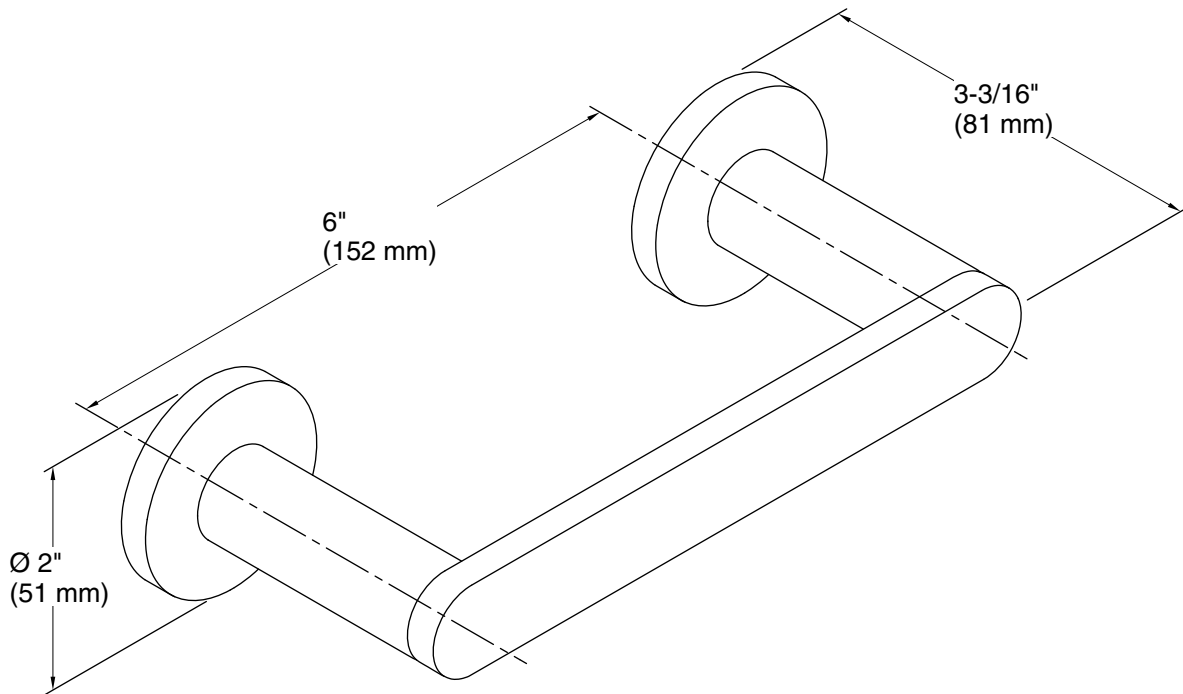

Composed™

Pivoting toilet paper holder
K-73147

Features

- Pivoting holder makes changing toilet paper quick and simple
- Coordinates with faucets and accessories in the Composed collection

Material

- Premium metal construction for durability and reliability
- KOHLER finishes resist corrosion and tarnishing

Color	Code	Description
	CP	Polished Chrome
	BL	Matte Black
	2MB	Vibrant™ Brushed Moderne Brass
	TT	Vibrant Titanium

Technical Information

All product dimensions are nominal.

Material: Zinc, Brass

Notes

Install this product according to the installation guide.