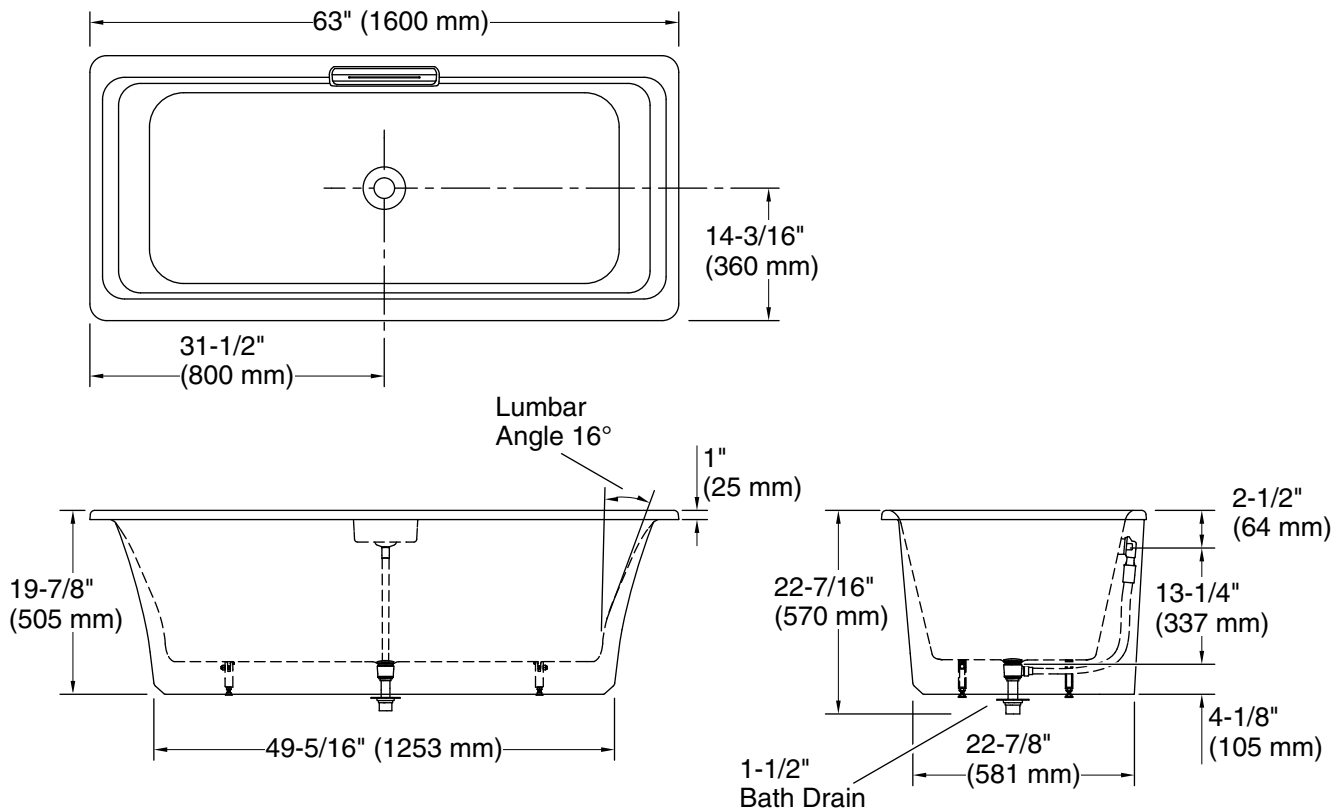

### Features

- Freestanding design creates a striking focal point in your bathing area
- Rectangular basin creates a spacious bathing experience
- Integral lumbar support on both ends
- Slotted overflow allows for deep soaking
- 12-1/16" (306 mm) deep-soaking depth provides a luxurious bathing experience
- Safeguard® slip-resistant surface provides excellent traction underfoot
- Center drain
- Drain and integral overflow preinstalled to reduce installation time
- Color-matched pedestal base creates a sleek appearance
- Requires K-36361 Volute bath drain trim (sold separately)

### Technical Information

All product dimensions are nominal.

Drain location:	Center
Basin area, bottom:	50-5/16" x 20-3/8" (1278 mm x 518 mm)
Basin area, top:	60-1/4" x 23-11/16" (1531 mm x 602 mm)
Weight:	338 lbs (153.3 kg)
Minimum floor load:	60.2 lbs/ft <sup>2</sup> (293.9 kg/m <sup>2</sup> )
Water depth:	12-1/8" (308 mm)
Water capacity:	45.97 gal (174 L)