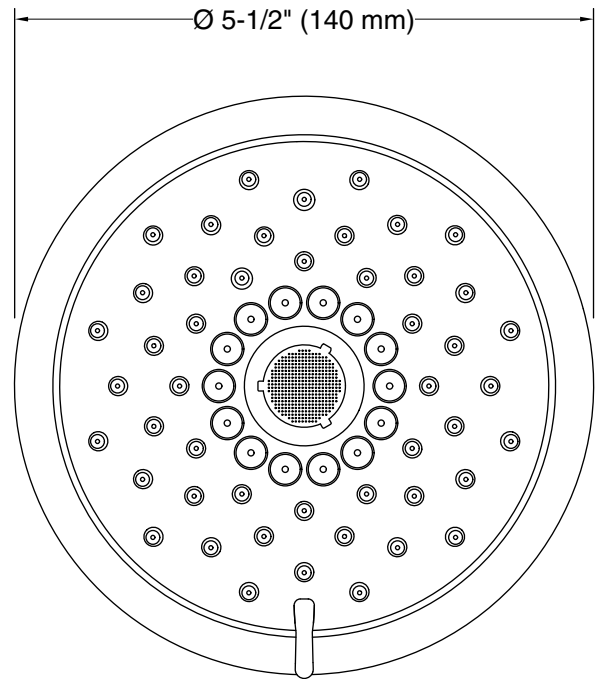

Features

- Multifunction showerhead and handshower each have advanced spray engines to provide three experiences: full coverage, pulsating massage, and silk spray.
- Full coverage spray produces an encompassing spray ideal for everyday use.
- Pulsating massage spray targets sore muscles to ease away aches and pains.
- Silk spray releases a dense, luxurious spray ideal for rinsing.
- Thumb tab allows for a smooth transition between sprays.
- MasterClean™ sprayface features an easy-to-clean surface that withstands mineral buildup.
- 2.5 gpm (9.5 lpm) maximum flow rate.
- Coordinates with Forte®, Alteo®, and Refinia® faucets and accessories.

Material

- KOHLER finishes resist corrosion and tarnishing.

Installation

- Shower arm and flange sold separately.
- 1/2"-14 NPT connection.
- Wall-mount.

Recommended Products/Accessories

K-23723 Faucet cleaner

Technical Information

All product dimensions are nominal.

Showerhead/Body Spray:

Rated maximum flow: 2.5 gal/min (9.5 l/min)

Notes

Install this product according to the installation instructions.