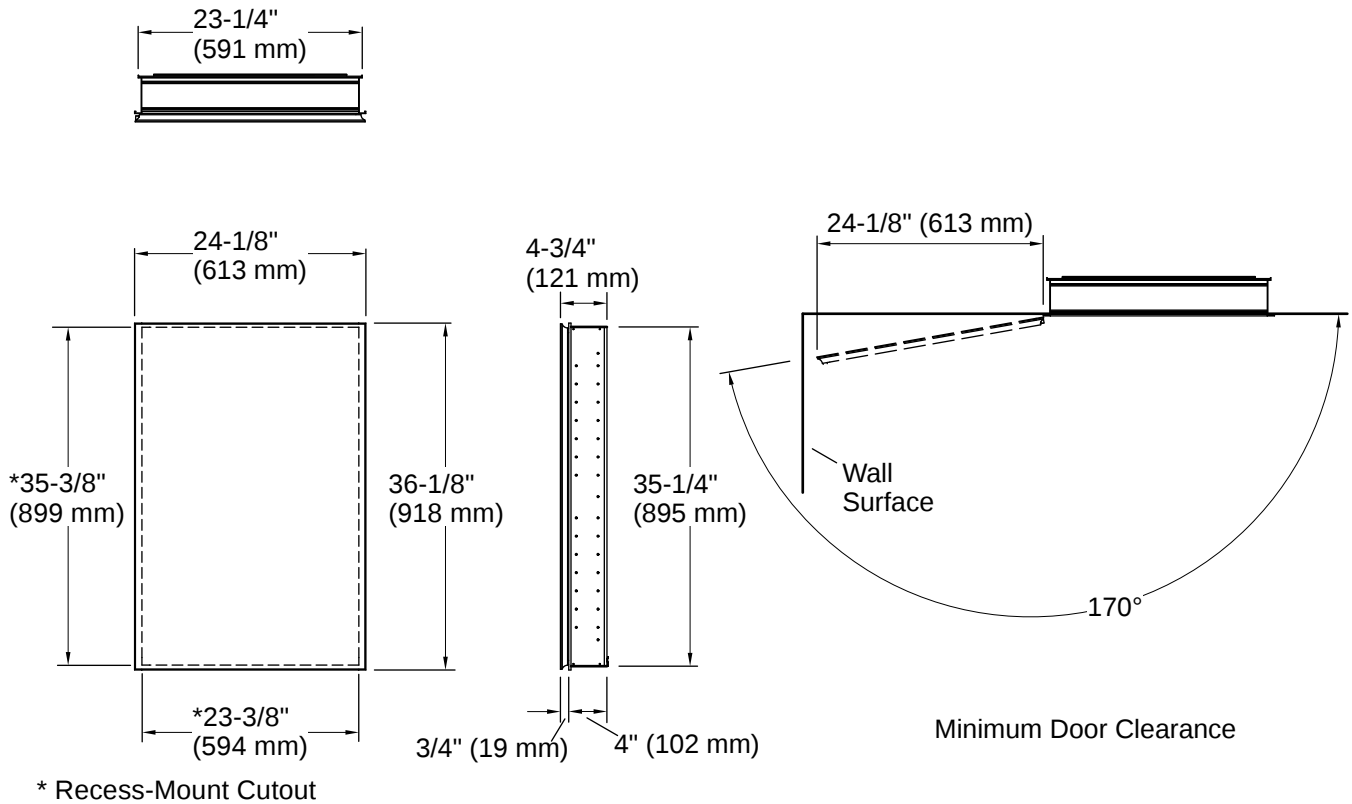

Installation

- Can be installed with left- or right-hand swing
- Includes mounting hardware for surface or recessed installation

Installation Notes

Install this product according to the installation instructions.

When determining the height of the medicine cabinet, ensure the mirrored door will clear all obstacles (such as a faucet). A minimum distance of 3" (76 mm) is required. For surface-mount, use anchors (not provided) rated for the loaded weight of this product.