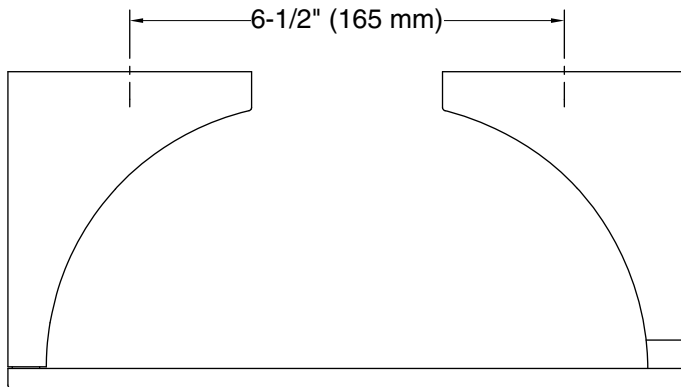

Technical Information

All product dimensions are nominal.

Material: Zinc, Stainless Steel

Notes

Install this product according to the installation instructions.

CAUTION: Risk of personal injury. Do not install these products in any area where they are likely to be used inadvertently as a grab bar or support bar. These products are not designed or intended for use as a grab bar or support bar.