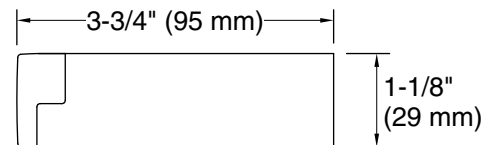

Technical Information

All product dimensions are nominal.

Material: Zinc, Stainless Steel

Notes

Install this product according to the installation instructions.

CAUTION: Risk of personal injury. Do not install these products in any area where they are likely to be used inadvertently as a grab bar or support bar. These products are not designed or intended for use as a grab bar or support bar.