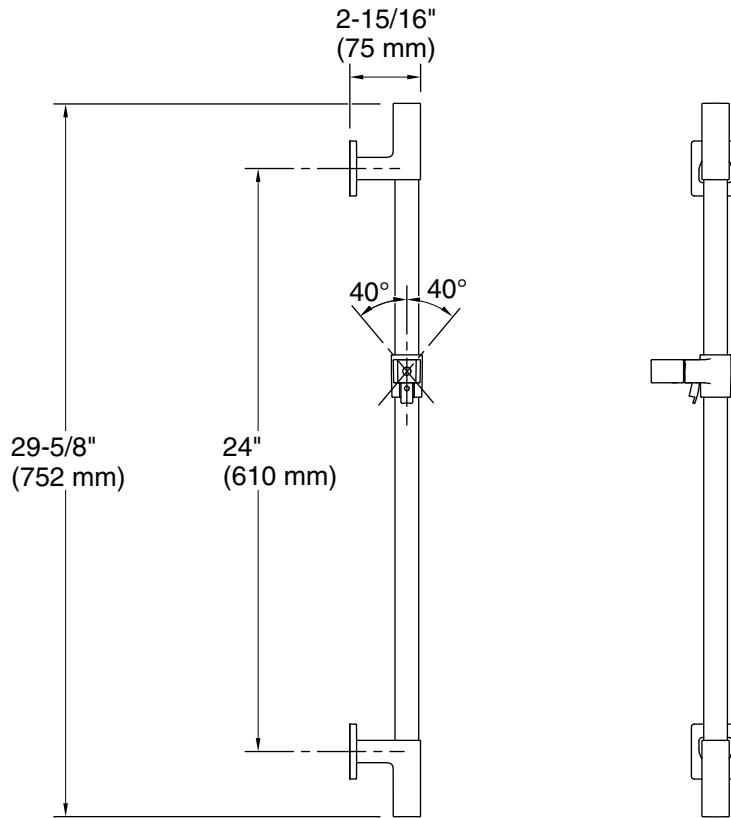

Features

- Adjustable mounting brackets offer installation flexibility.
- Adjustable angle of handshower.
- Metal construction.
- Coordinates with Awaken showerheads, handshowers and showering accessories.

Technical Information

All product dimensions are nominal.

Notes

Install this product according to the installation guide.