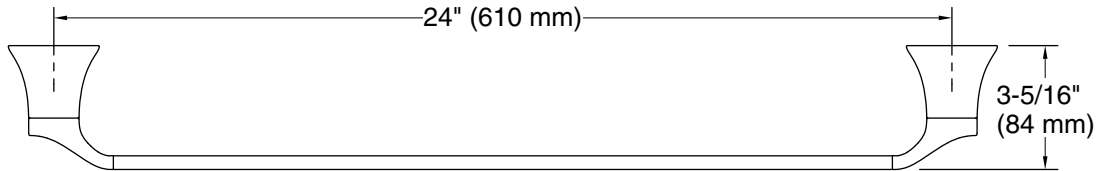

Features

- 24" (610 mm) bar
- Coordinates with other products in the Simplice collection

Material

- Premium metal construction for durability and reliability
- KOHLER finishes resist corrosion and tarnishing

| Color | Code | Description |
|---|------|-------------------------|
|  | CP | Polished Chrome |
|  | BN | Vibrant® Brushed Nickel |
|  | BL | Matte Black |

Technical Information

All product dimensions are nominal.