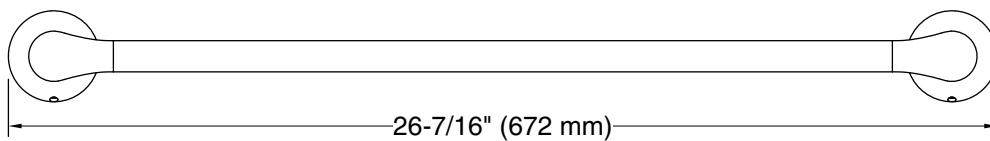

Features

- 24" (610 mm) bar
- Coordinates with other products in the Simplice collection

Material

- Premium metal construction for durability and reliability
- KOHLER finishes resist corrosion and tarnishing

| Color | Code | Description |
|---|------|-------------------------|
|  | CP | Polished Chrome |
|  | BN | Vibrant® Brushed Nickel |
|  | BL | Matte Black |

Technical Information

All product dimensions are nominal.