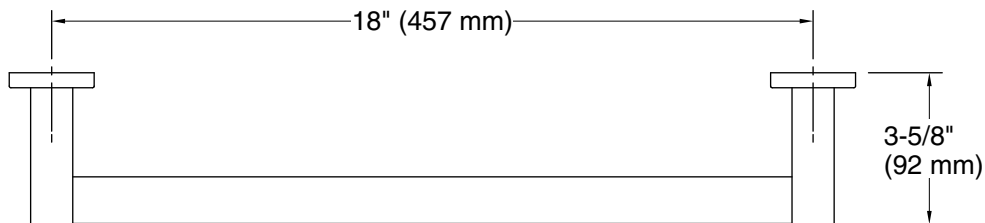

Features

- 18" (457 mm) bar
- Coordinates with other products in the Parallel collection

Material

- Premium metal construction for durability and reliability
- KOHLER finishes resist corrosion and tarnishing

Color tiles intended for reference only.

Color	Code	Description
	CP	Polished Chrome
	BN	Vibrant™ Brushed Nickel
	BL	Matte Black
	2MB	Vibrant™ Brushed Moderne Brass

Technical Information

All product dimensions are nominal.