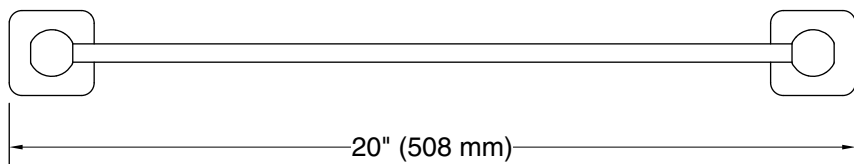

Features

- 18" (457 mm) bar
- Coordinates with other products in the Parallel collection

Material

- Premium metal construction for durability and reliability
- KOHLER finishes resist corrosion and tarnishing

Color tiles intended for reference only.

Color	Code	Description
	CP	Polished Chrome
	BN	Vibrant™ Brushed Nickel
	BL	Matte Black
	2MB	Vibrant™ Brushed Moderne Brass

Technical Information

All product dimensions are nominal.