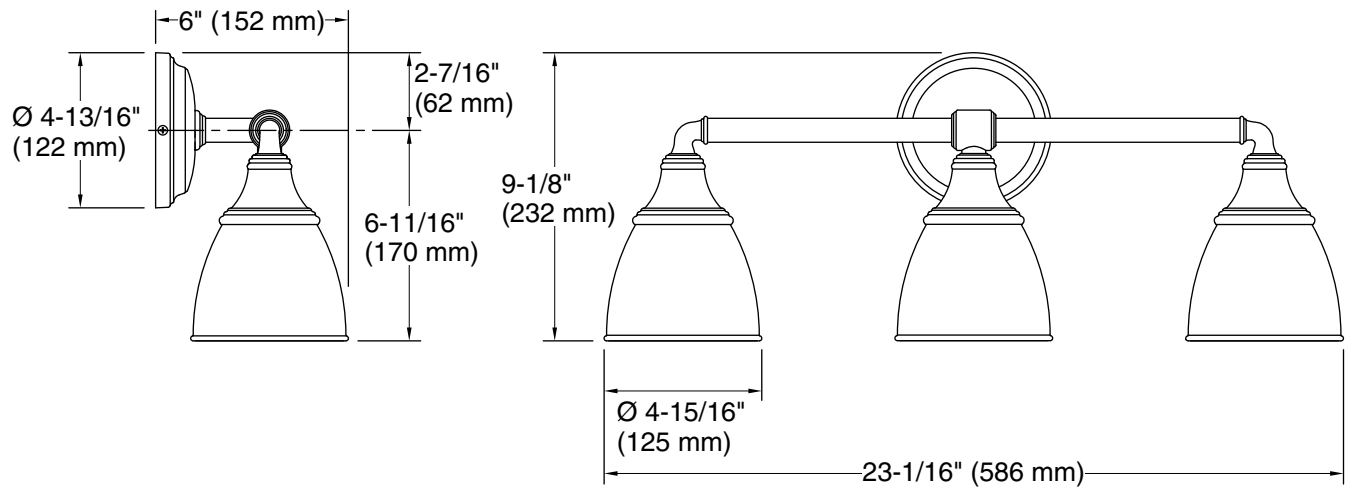

Features

- Frosted-glass shades
- Sconce can be positioned up or down, depending on room setting
- Coordinates with other products in the Devonshire collection
- Includes installation hardware
- Suitable for damp locations, per UL 1598

Technical Information

All product dimensions are nominal.

Installation Type: Wall-mount

Material: Metal

Number of Lights: 3

Notes

Install this product according to the installation guide.