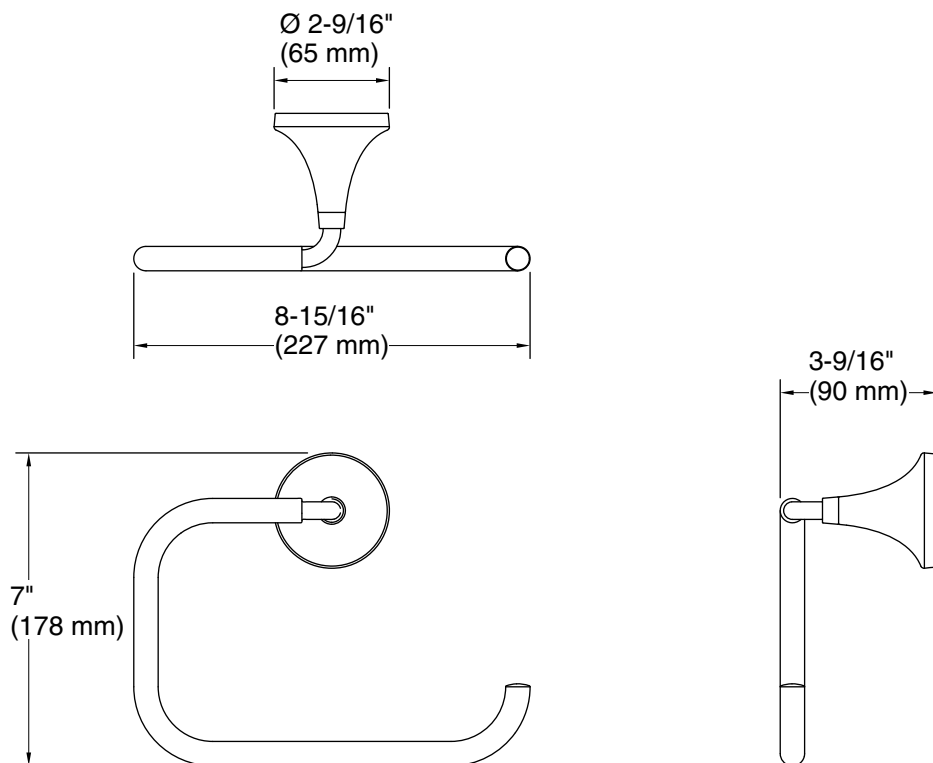

Technical Information

All product dimensions are nominal.

Installation Type: Wall-mount

Material: Zinc

Notes

Install this product according to the installation instructions.