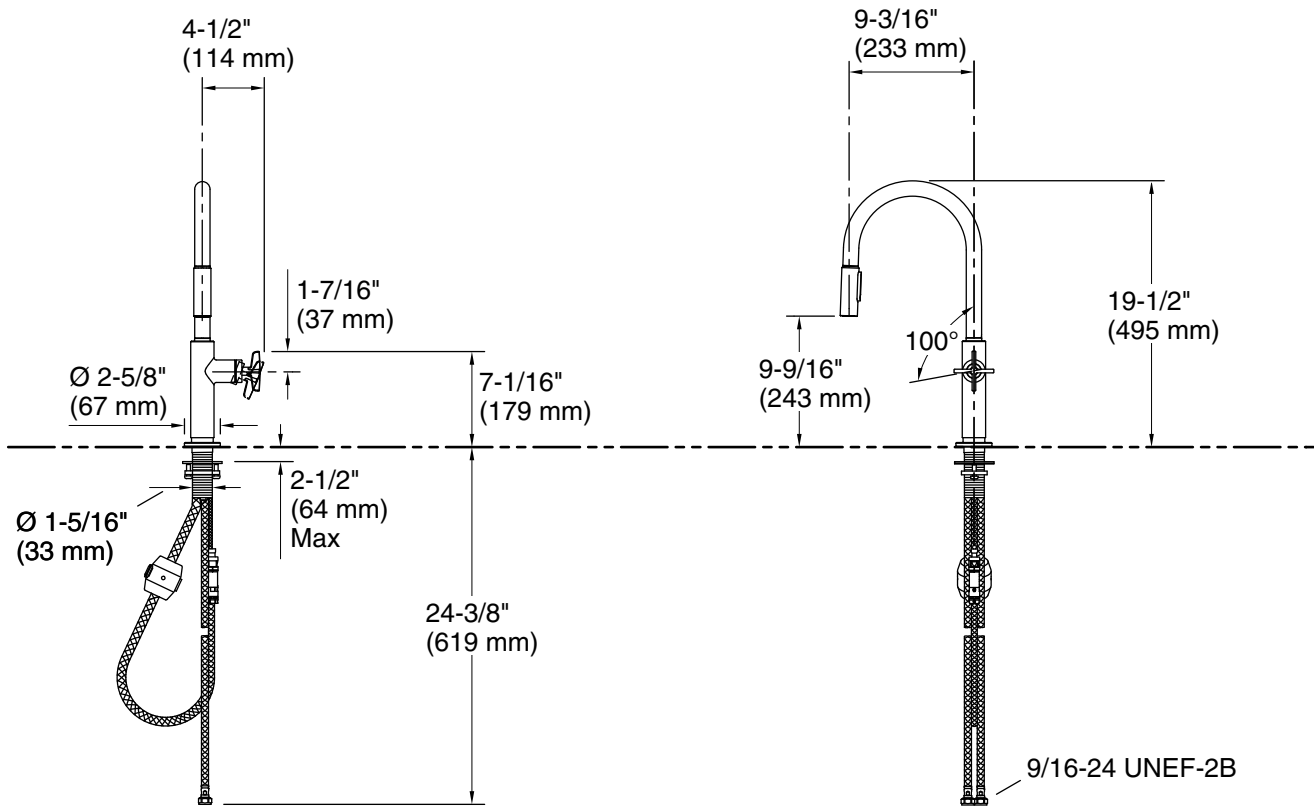

Features

- Two-function pull-down sprayhead with touch control allows you to switch between aerated and Sweep® sprays
- Sweep® spray features specially angled nozzles that form a wide, powerful blade of water to sweep your dishes and sink clean
- DockNetik® secure docking system locks sprayhead into place when not in use
- ProMotion® technology's light, quiet braided hose and swiveling ball joint make the pull-down sprayhead easier and more comfortable to use
- MasterClean™ sprayface features an easy-to-clean surface that withstands mineral buildup and maximizes spray performance
- High-arch spout offers vertical clearance for tall cookware and pitchers
- Single cross handle makes adjusting water temperature easy with one hand
- Temperature memory allows faucet to be turned on and off at the temperature set during prior usage
- KOHLER ceramic disc valves exceed industry longevity standards by over two times, ensuring durable performance for life
- 1.5 gpm (5.7 lpm) maximum flow rate at 60 psi (4.14 bar)
- Coordinates with other products in the Billet™ collection

Technical Information

All product dimensions are nominal.

Faucet flow rate: 1.5 gal/min (5.7 l/min)

Spout:

Spout reach: 9-3/16" (233 mm)

Notes

Install this product according to the installation instructions.