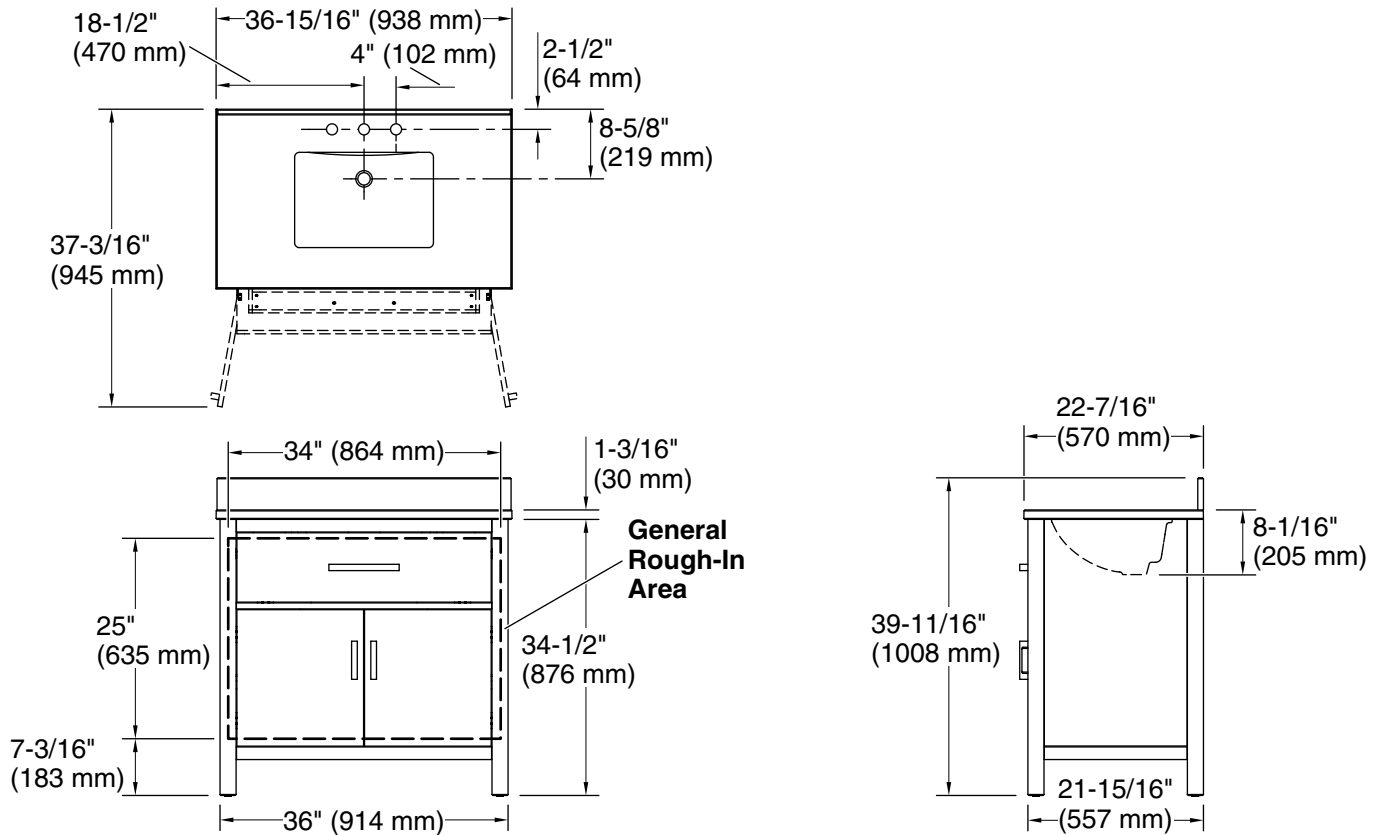

Features

- Set includes cabinet, precut quartz vanity top, backsplash, sink, cabinet hardware
- Convenient tilt-down drawer for storing smaller, frequently-used items
- Three-way adjustable slow-close door hinges for easy cabinet access
- 20-1/2" (521 mm) cabinet interior provides ample storage space
- Finish-matched cabinet interior offers generous clearance for plumbing
- Vanity top has 8" (203 mm) widespread faucet holes; requires deck-mount faucet (sold separately)
- Brushed Nickel hardware included on White, Atmos Grey, and Carbon Oak vanities, and Matte Black hardware on Light Oak vanities.

Technical Information

All product dimensions are nominal.

Notes

Install this product according to the installation instructions.

Select the type of fastener based upon the wall material. Two 250 lb (113.4 kg) minimum load bearing fasteners are recommended.