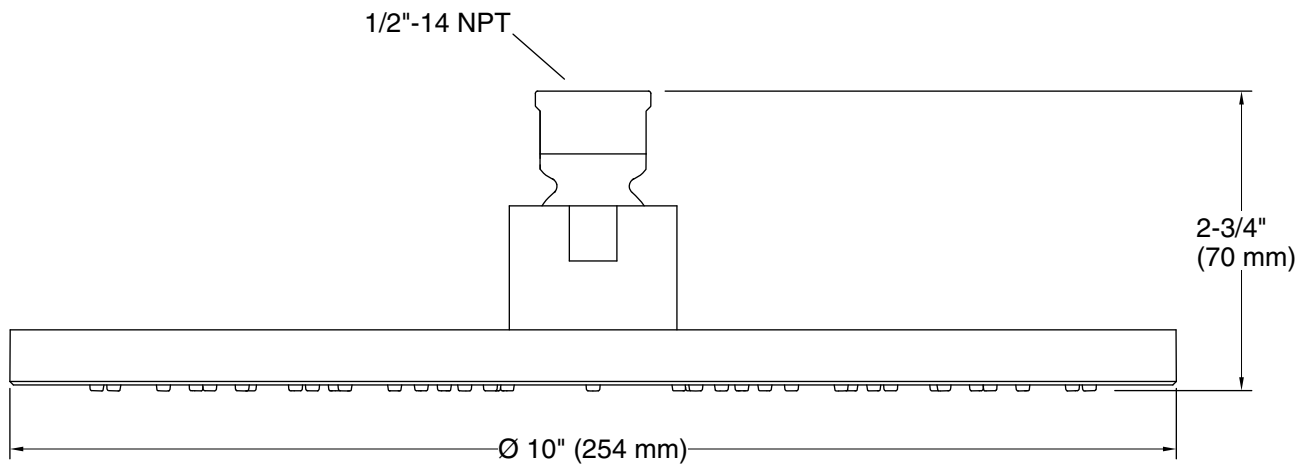

Features

- Single-function rainhead
- MasterClean™ sprayface features an easy-to-clean surface that withstands mineral buildup
- Optimized sprayface for maximum performance
- 2.5 gpm (9.5 lpm) maximum flow rate

Technical Information

All product dimensions are nominal.

Showerhead/Body Spray:

Rated maximum flow: 2.5 gal/min (9.5 l/min)

Notes

Install this product according to the installation instructions.