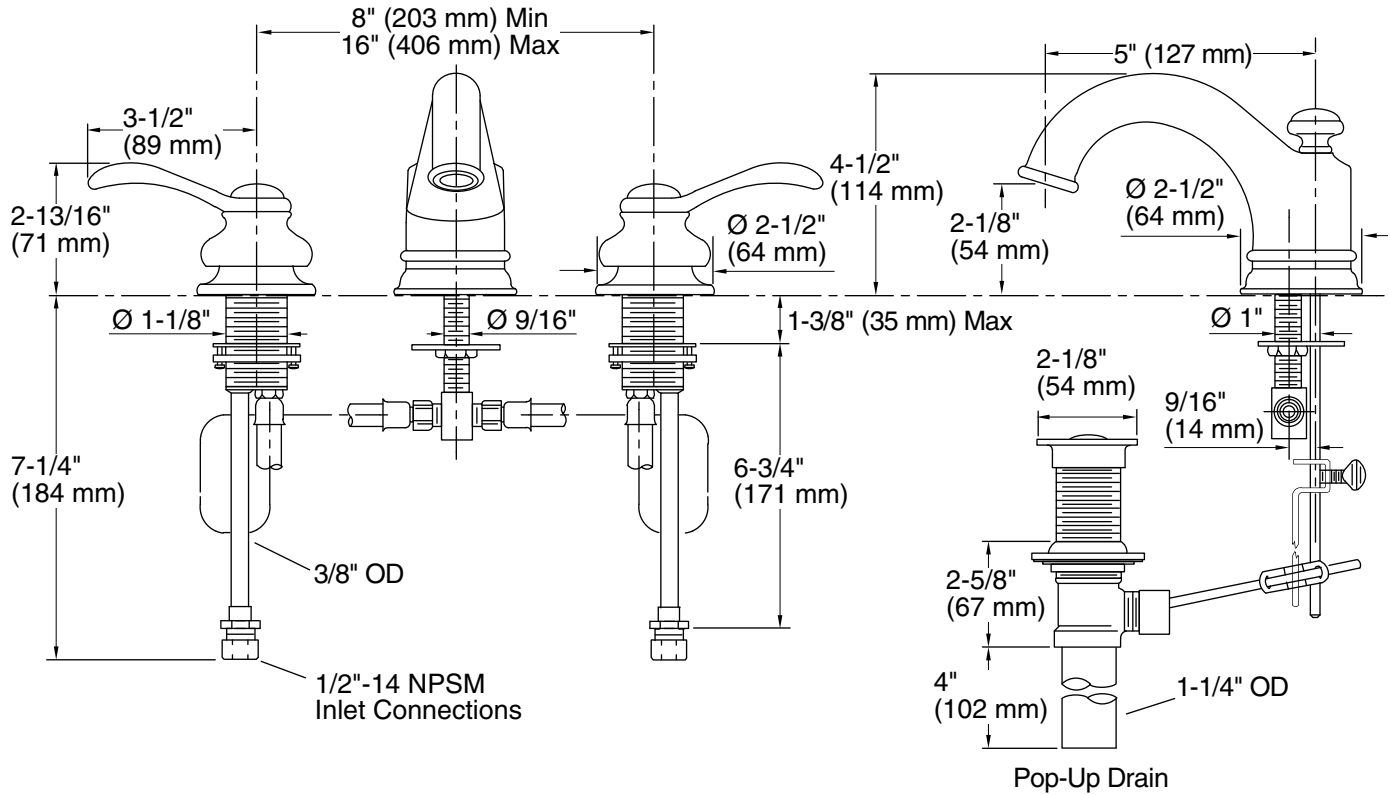

### Features

- Two-handle widespread sink faucet for 8" - 16" centers features unique recessed valve installation
- Two lever handles offer separate control of hot and cold water
- 5" (127 mm) spout reach
- 1.2 gpm (4.5 lpm) maximum flow rate
- KOHLER® ceramic disc valves exceed industry longevity standards for a lifetime of durable performance
- Coordinates with Fairfax faucets, accessories, and showering components to complete your bathroom
- Includes metal pop-up drain with lift rod and 1-1/4" tailpiece

### Installation

- Widespread
- For 8" – 16" (203 – 406 mm) centers
- Handles are preassembled on valves to simplify installation

### Technical Information

All product dimensions are nominal.

#### Spout:

Spout reach: 5" (127 mm)