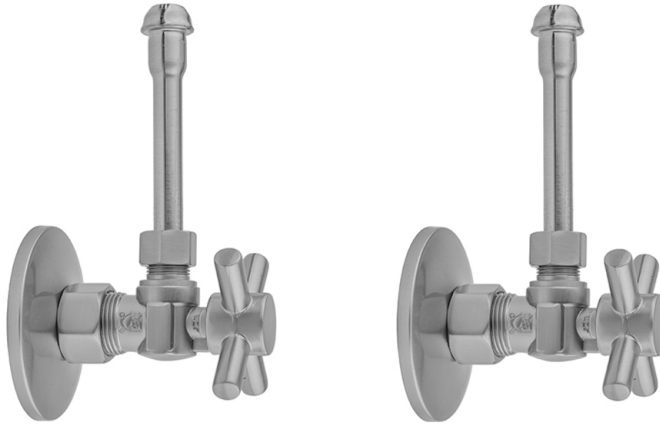

# Quarter Turn Angle Pattern 5/8" O.D. Compression (Fits 1/2" Copper) x 3/8" O.D. Faucet Supply Kit with Contempo Cross Handle, 20" Supply Tubes, Escutcheons

**Model #: 621-4-62-**

## FEATURES:

- Complete Faucet Supply Kit
- Kit contains:
  - (2) Quarter Turn Angle Pattern 5/8" O.D. Compression (Fits 1/2" Copper) x 3/8" O.D. Supply Valve with Contempo Cross Handle P/N 621-4
  - (2) 20" Copper Supply Tubes P/N 662
  - (2) Escutcheons P/N 7463

## SPECIFICATION DRAWING:

| COMPONENTS                          |      |
|-------------------------------------|------|
| DESCRIPTION                         | QTY: |
| ANGLE VALVE - CONTEMPO CROSS HANDLE | 2    |
| 20" x 3/8" O.D. SUPPLY TUBE         | 2    |
| ESCUTCHEON                          | 2    |