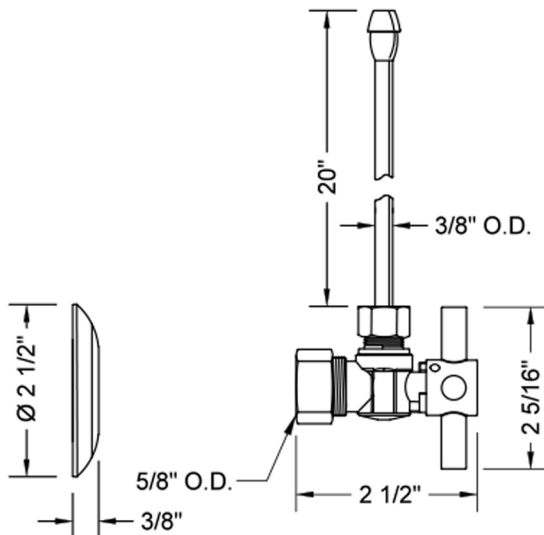

# Quarter Turn Angle Pattern 5/8" O.D. Compression (Fits 1/2" Copper) x 3/8" O.D. Faucet Supply Kit with Contempo Cross Handle, 20" Supply Tubes, Escutcheons

**Model #: 621-4-62-**

## FEATURES:

- Complete Faucet Supply Kit
- Kit contains:
  - (2) Quarter Turn Angle Pattern 5/8" O.D. Compression (Fits 1/2" Copper) x 3/8" O.D. Supply Valve with Contempo Cross Handle P/N 621-4
  - (2) 20" Copper Supply Tubes P/N 662
  - (2) Escutcheons P/N 7463

## SPECIFICATION DRAWING:

| COMPONENTS                          |      |
|-------------------------------------|------|
| DESCRIPTION                         | QTY: |
| ANGLE VALVE - CONTEMPO CROSS HANDLE | 2    |
| 20" x 3/8" O.D. SUPPLY TUBE         | 2    |
| ESCUTCHEON                          | 2    |